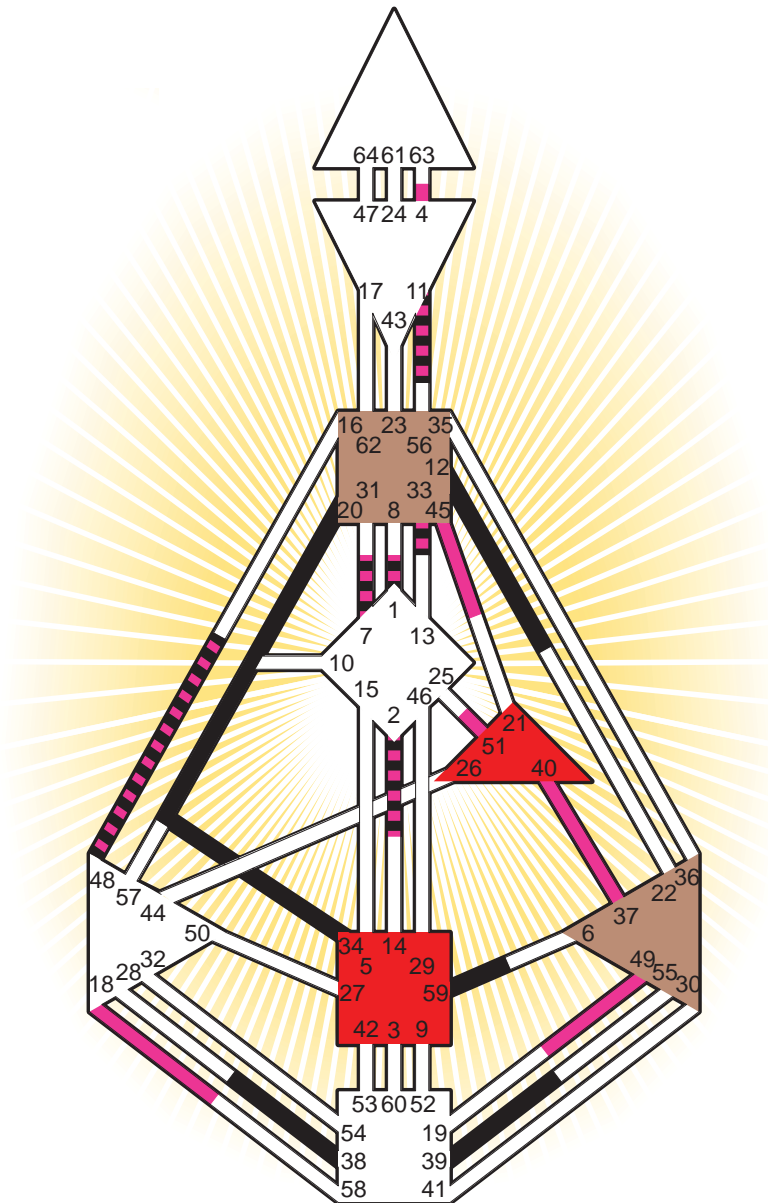

Definition Type

- No Definition
- Single Definition
- Split Definition
- Triple Split Definition
- Quadruple Split Definition

Mode

- To Wait
- To Do

Defined Centers

- Throat
- Head
- Ji
- Heart
- Sacral
- Root

Awareness

- Mental (Ajna)
- Intuitive (Spleen)
- Emotional (Solar Plexus)

	☉	⊕	☾	♈	♉	♊	♋	♌	♍	♎	♏	♐	♑
Personality	<u>20.6</u>	<u>34.6</u>	38.6	2.1	1.1	12.6	39.1	59.4	11.5	7.5	12.3	48.1	33.6
Design	<u>37.2</u>	<u>40.2</u>	18.2	2.4	1.4	49.6	51.3	4.6	11.4	7.5	45.6	48.4	33.6