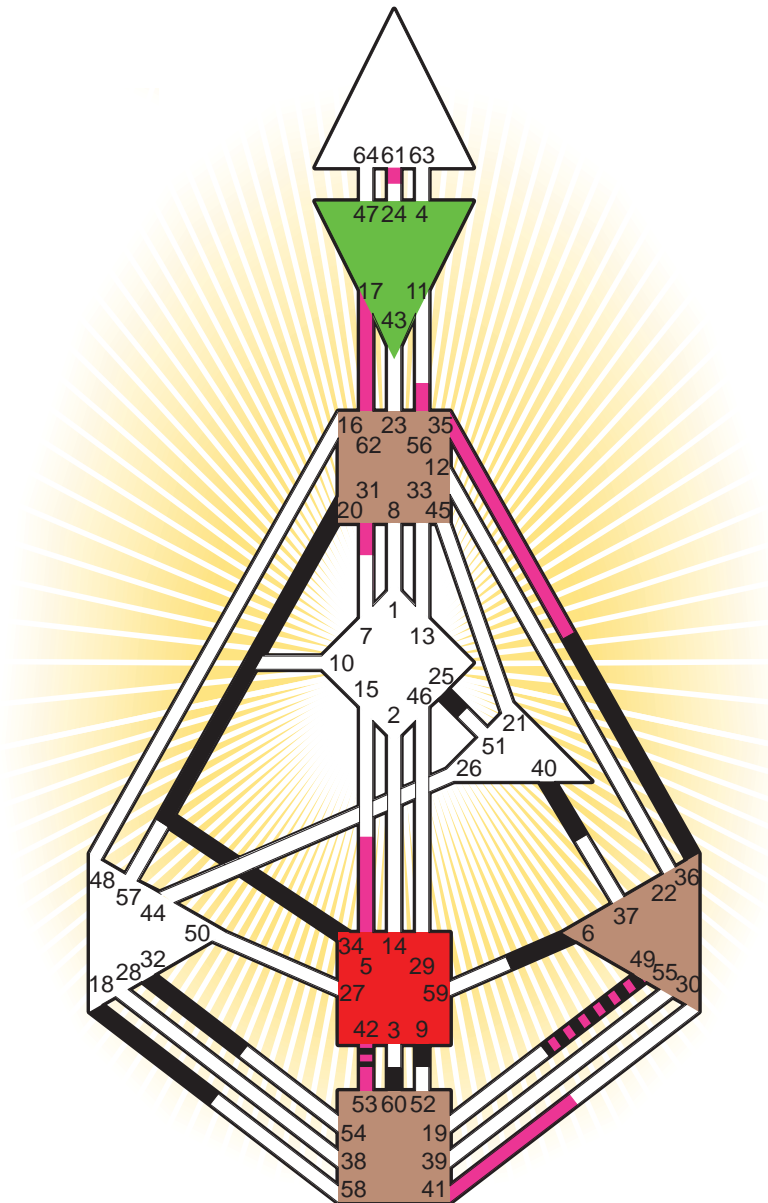

Friedrich Nietzsche

Personality

Röcken, D
 15. October 1844
 10:00:00 LMT
 09:11:32 GMT

Design

16. July 1844
 16:01:05 GMT

Rodden Rating **B**

Definition Type

- No Definition
- Single Definition
- Split Definition
- Triple Split Definition
- Quadruple Split Definition

Mode

- To Wait
- To Do

Defined Centers

- Throat
- Head
- Ji
- Heart
- Sacral
- Root

Awareness

- Mental (Ajna)
- Intuitive (Spleen)
- Emotional (Solar Plexus)

	☉	⊕	☾	♋	♌	♍	♎	♏	♐	♑	♒	♓	
Personality	32.2	42.2	9.4	34.6	20.6	18.1	40.1	6.6	36.4	60.5	25.6	49.3	42.3
Design	62.4	61.4	31.5	5.3	35.3	53.4	31.4	56.4	17.1	41.3	17.3	49.5	42.4