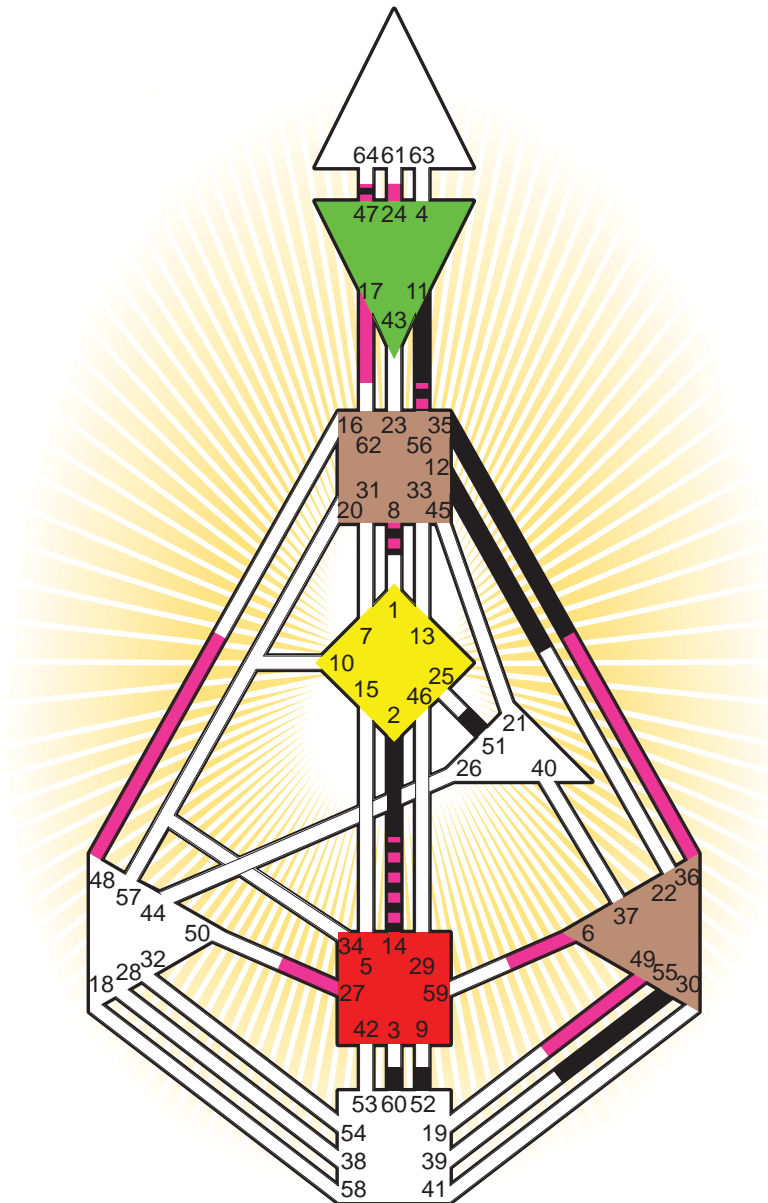

ZEN HUMAN DESIGN

INDIVIDUAL CHART

Joyce Carol Oates

Personality

Lockport, NY
 16. June 1938
 00:27:00 EDT
 04:27:00 GMT

Design

17. March 1938
 15:01:07 GMT

Rodden Rating **AA**

Definition Type

- No Definition
- Single Definition
- Split Definition
- Triple Split Definition
- Quadruple Split Definition

Mode

- To Wait
- To Do

Defined Centers

- Throat
- Head
- Ji
- Heart
- Sacral
- Root

Awareness

- Mental (Ajna)
- Intuitive (Spleen)
- Emotional (Solar Plexus)

	☉	⊕	☾	♋	♌	♍	♎	♏	♐	♑	♒	♓	
Personality	12.2	11.2	60.3	14.3	8.3	35.6	56.1	52.3	55.3	51.2	2.3	47.2	56.3
Design	36.4	6.4	48.5	14.5	8.5	17.2	17.3	27.2	49.2	17.3	24.4	47.3	56.2