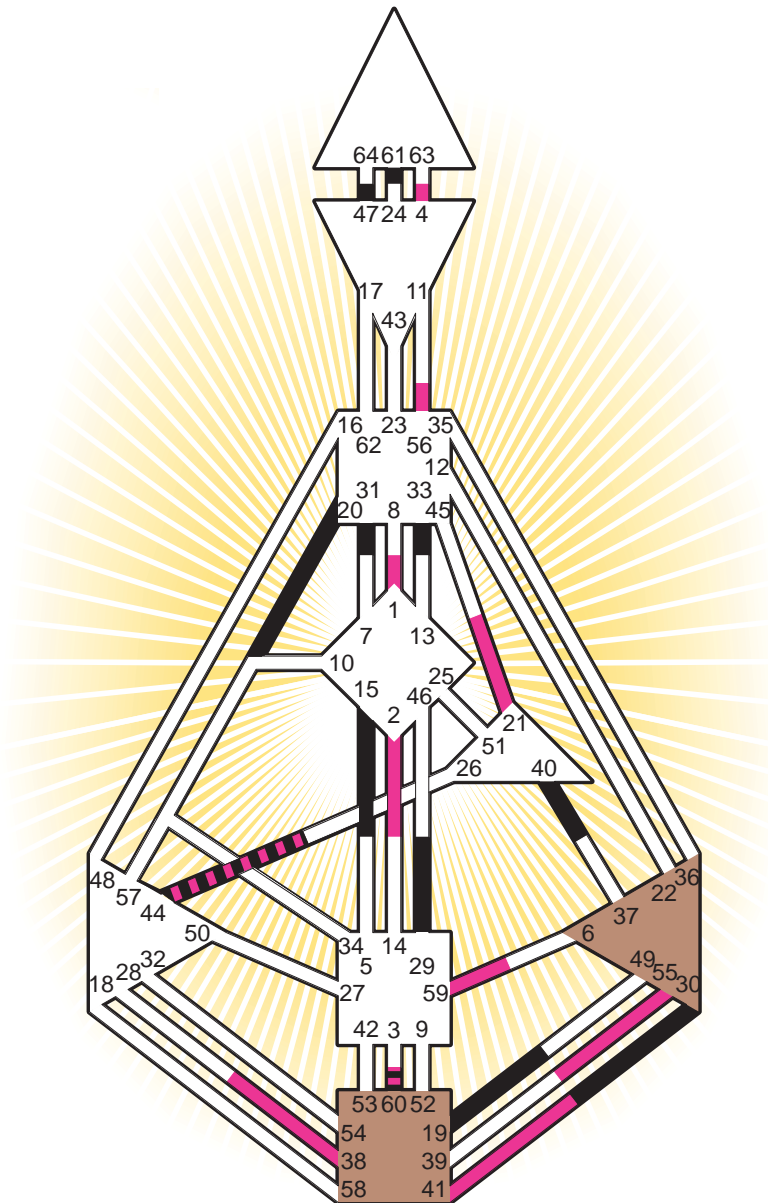

Barack Obama

Personality

Honolulu, HI
 4. August 1961
 19:24:00 AHST
 05:24:00 GMT

Design

5. May 1961
 07:08:54 GMT

Rodden Rating **AA**

Definition Type

- No Definition
- Single Definition
- Split Definition
- Triple Split Definition
- Quadruple Split Definition

Mode

- To Wait
- To Do

Defined Centers

- Throat
- Head
- Ji
- Heart
- Sacral
- Root

Awareness

- Mental (Ajna)
- Intuitive (Spleen)
- Emotional (Solar Plexus)

	☉	⊕	☾	♋	♌	♍	♎	♏	♐	♑	♒	♓	
Personality	33.6	19.6	20.4	29.3	<u>30.3</u>	31.1	15.4	47.6	60.5	61.5	29.1	44.2	40.2
Design	2.2	1.2	38.5	59.4	55.4	2.6	21.4	56.4	<u>41.5</u>	60.4	4.3	44.3	59.6