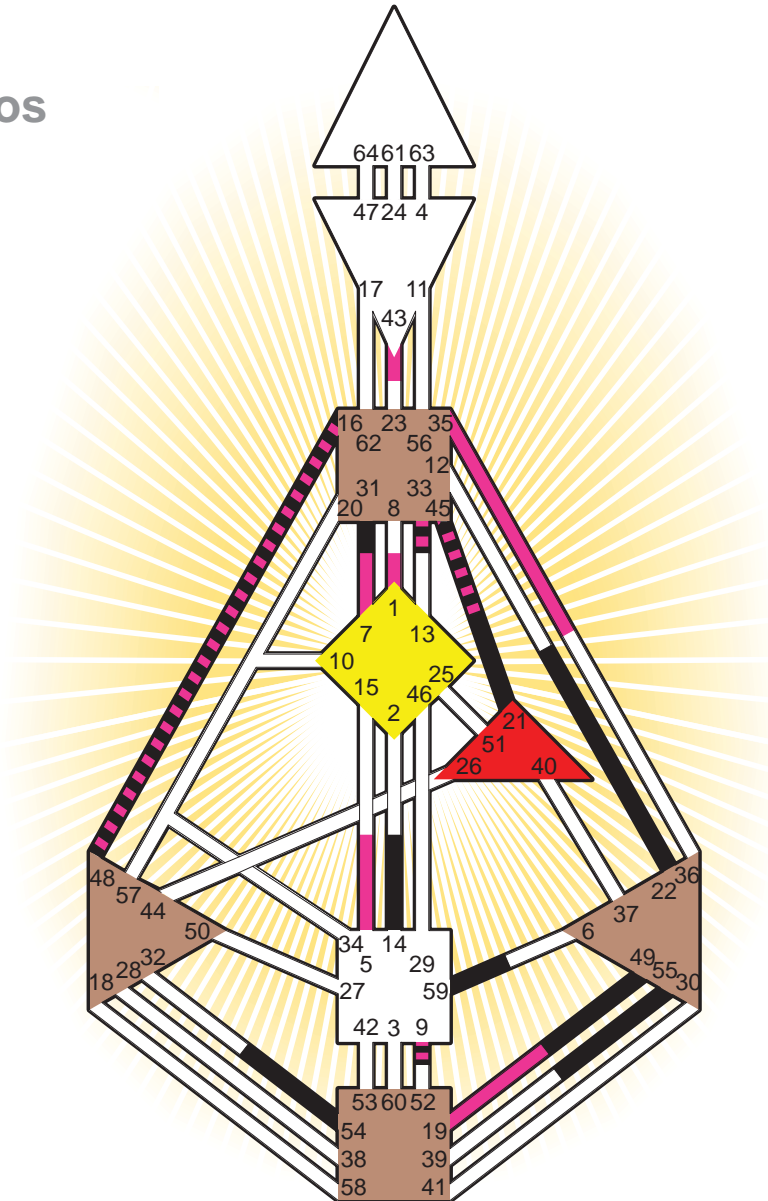

Definition Type

- No Definition
- Single Definition
- Split Definition
- Triple Split Definition
- Quadruple Split Definition

Mode

- To Wait
- To Do

Defined Centers

- Throat
- Head
- Ji
- Heart
- Sacral
- Root

Awareness

- Mental (Ajna)
- Intuitive (Spleen)
- Emotional (Solar Plexus)

	☉	⊕	☾	♋	♌	♍	♎	♏	♐	♑	♒	♓	
Personality	55.6	59.6	21.6	16.2	9.2	22.6	54.6	49.5	14.3	31.2	45.1	48.1	33.5
Design	9.2	16.2	19.5	35.1	5.1	43.3	1.6	5.6	1.1	33.2	45.4	48.1	7.1