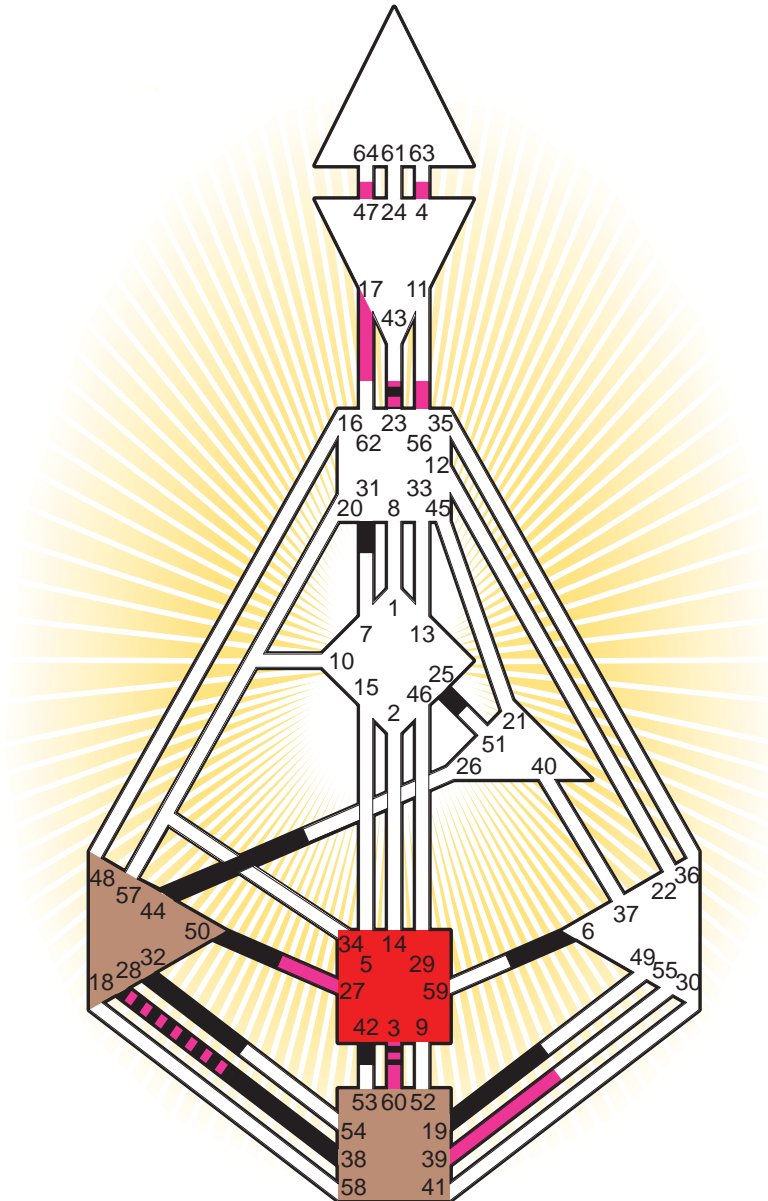

Definition Type

- No Definition
- Single Definition
- Split Definition
- Triple Split Definition
- Quadruple Split Definition

Mode

- To Wait
- To Do

Defined Centers

- Throat
- Head
- Ji
- Heart
- Sacral
- Root

Awareness

- Mental (Ajna)
- Intuitive (Spleen)
- Emotional (Solar Plexus)

	☉	⊕	☾	♋	♌	♍	♎	♏	♐	♑	♒	♓	
Personality	32.5	42.5	38.5	50.4	3.4	44.5	28.5	19.5	25.4	3.2	23.3	6.2	31.1
Design	56.1	60.1	47.1	28.3	27.3	4.4	39.5	60.5	17.6	3.5	23.3	47.5	56.5