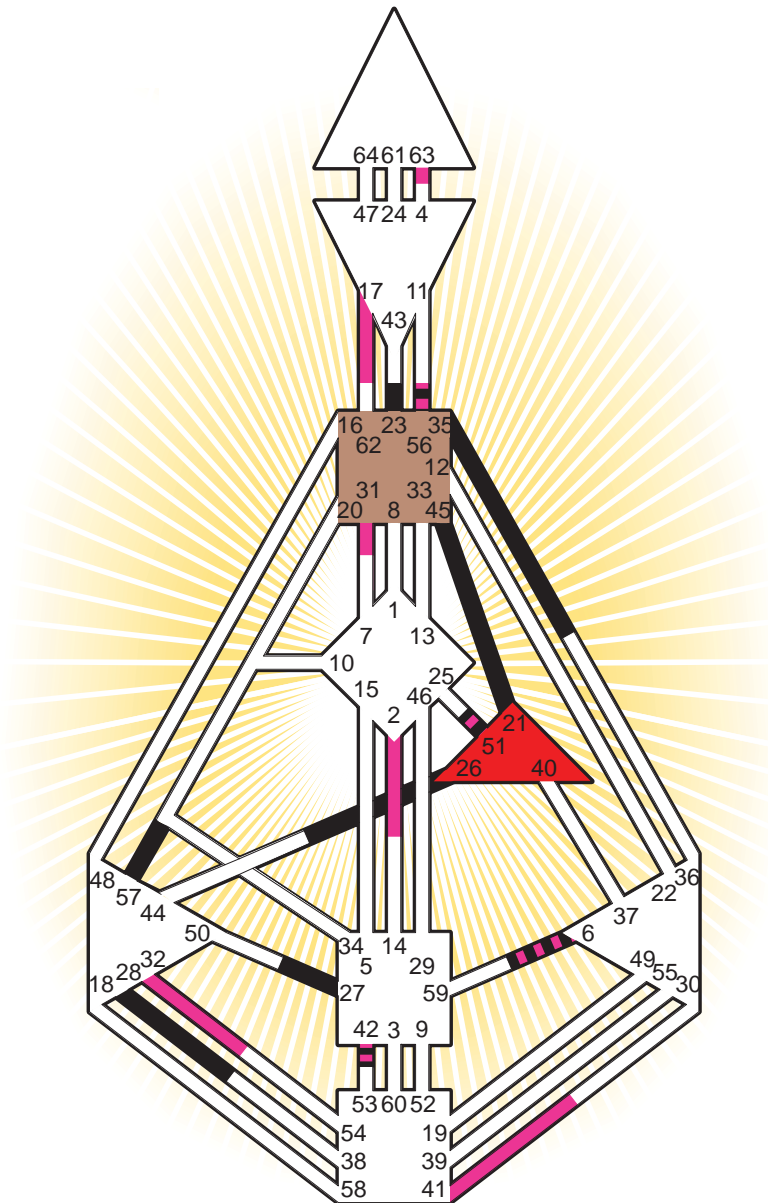

ZEN HUMAN DESIGN

INDIVIDUAL CHART

Al Pacino

Personality

Manhattan, NY
25. April 1940
11:02:00 EST
16:02:00 GMT

Design

28. January 1940
08:41:42 GMT

Rodden Rating **A**

Definition Type

- ☐ No Definition
- ☒ Single Definition
- ☐ Split Definition
- ☐ Triple Split Definition
- ☐ Quadruple Split Definition

Mode

- ☐ To Wait
- ☒ To Do

Defined Centers

- ☒ Throat
- ☐ Head
- ☐ Ji
- ☒ Heart
- ☐ Sacral
- ☐ Root

Awareness

- ☐ Mental (Ajna)
- ☐ Intuitive (Spleen)
- ☐ Emotional (Solar Plexus)

	☉	⊕	☾	♋	♌	♍	♎	♏	♐	♑	♒	♓	
Personality	27.4	28.4	26.5	57.6	51.6	<u>21.3</u>	<u>45.4</u>	35.5	42.5	27.3	23.3	6.1	56.5
Design	41.6	31.6	6.2	32.3	42.3	41.4	63.1	51.2	17.2	42.5	2.6	6.3	56.6