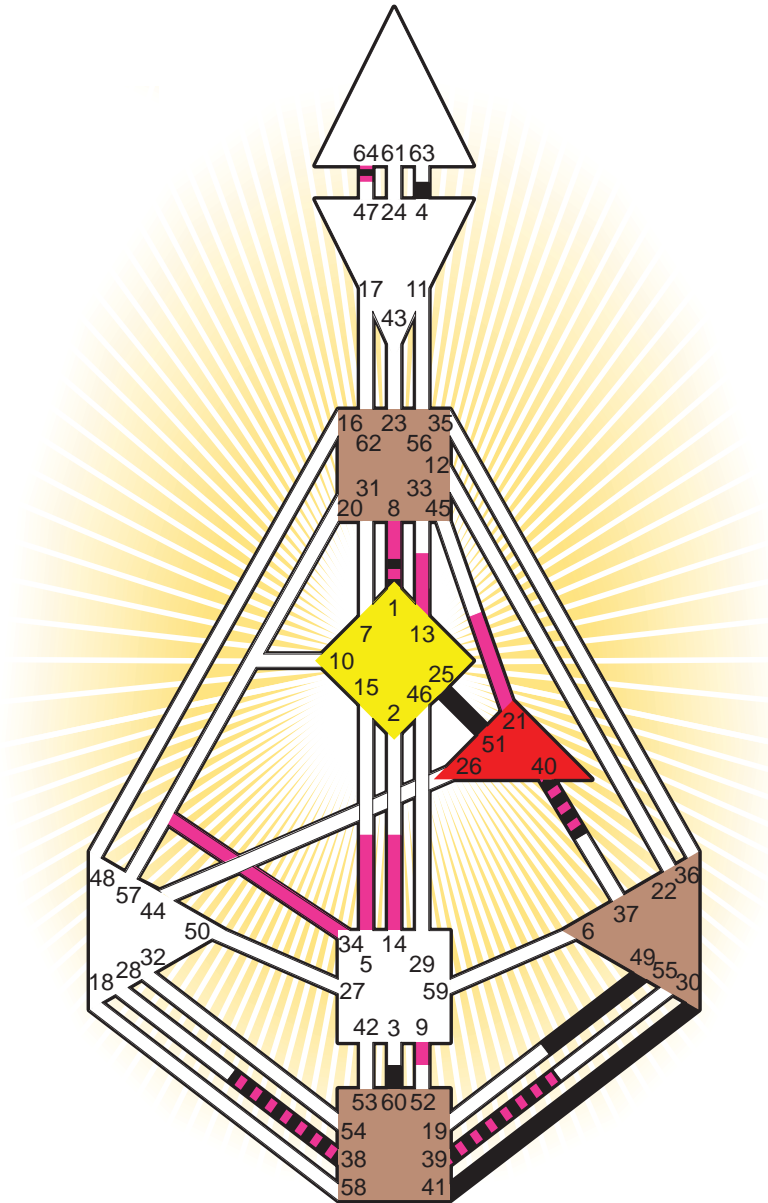

ZEN HUMAN DESIGN

INDIVIDUAL CHART

Sarah Palin

Personality

Sandpoint, ID
 11. February 1964
 21:43:00 PST
 05:43:00 GMT

Design

17. November 1963
 15:01:59 GMT

Rodden Rating **DD**

Definition Type

- No Definition
- Single Definition
- Split Definition
- Triple Split Definition
- Quadruple Split Definition

Mode

- To Wait
- To Do

Defined Centers

- Throat
- Head
- Ji
- Heart
- Sacral
- Root

Awareness

- Mental (Ajna)
- Intuitive (Spleen)
- Emotional (Solar Plexus)

	☉	⊕	☾	♋	♌	♍	♎	♏	♐	♑	♒	♓	
Personality	49.4	4.4	41.6	39.2	38.2	60.6	25.4	49.6	51.2	30.1	40.4	1.5	64.3
Design	14.1	8.1	9.4	39.3	38.3	34.2	5.4	5.6	21.1	13.5	40.5	1.3	64.3