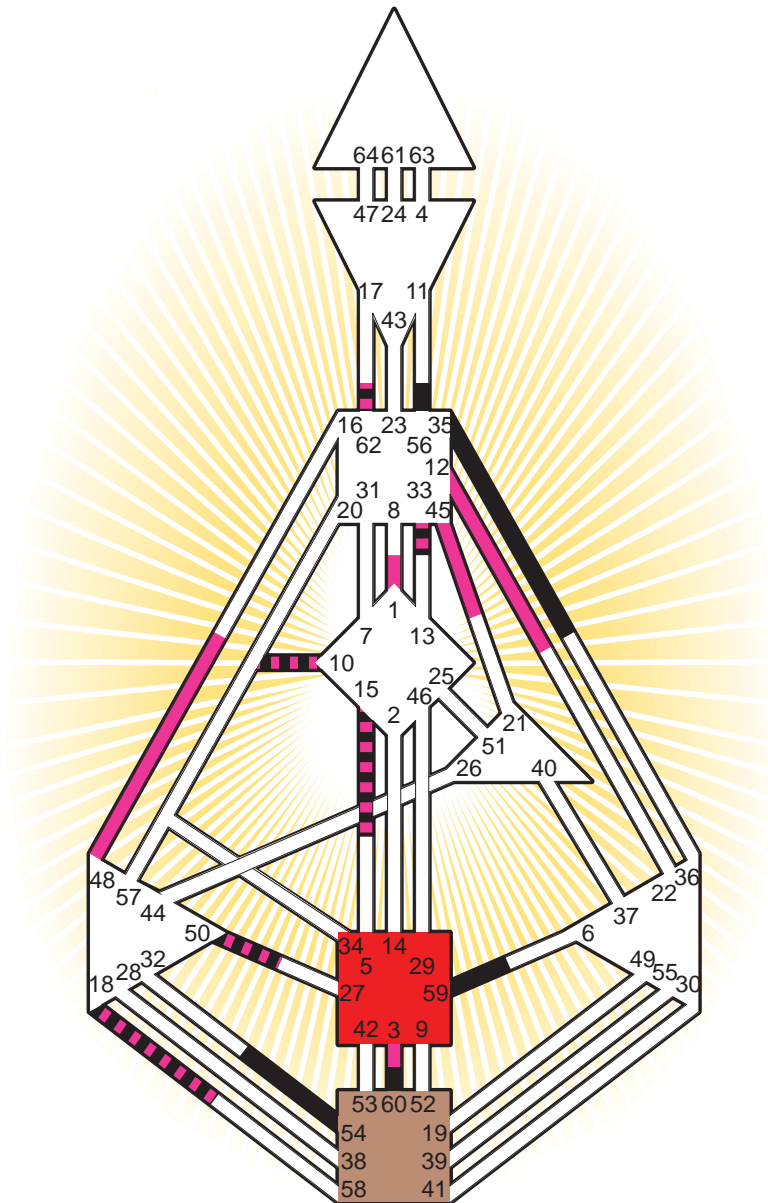

#### Definition Type

- No Definition
- Single Definition
- Split Definition
- Triple Split Definition
- Quadruple Split Definition

#### Mode

- To Wait
- To Do

#### Defined Centers

- Throat
- Head
- Ji
- Heart
- Sacral
- Root

#### Awareness

- Mental (Ajna)
- Intuitive (Spleen)
- Emotional (Solar Plexus)

	☉	⊕	☾	♋	♌	♍	♎	♏	♐	♑	♒	♓	
Personality	<u>60.4</u>	56.4	59.1	15.2	10.2	54.1	<u>60.1</u>	62.1	50.1	62.1	35.3	18.6	33.4
Design	50.6	<u>3.6</u>	12.5	15.4	10.4	1.3	18.4	62.4	48.4	62.5	45.1	18.4	33.5