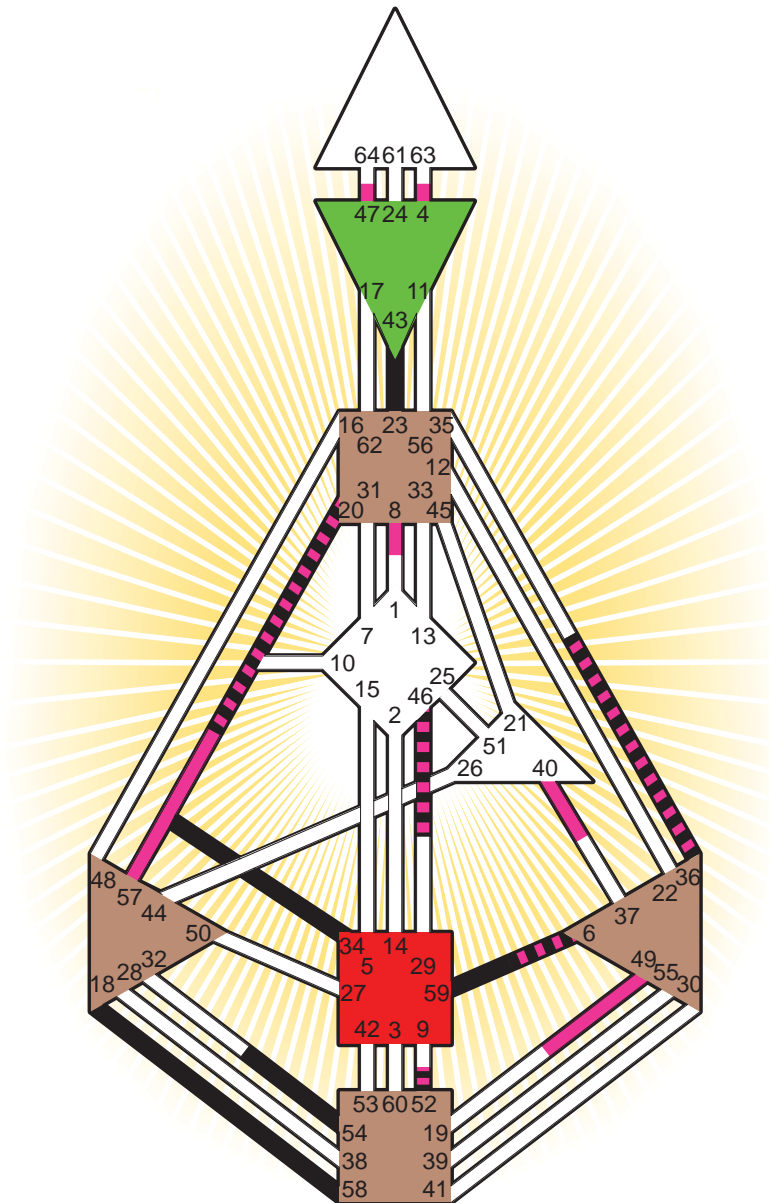

ZEN HUMAN DESIGN

INDIVIDUAL CHART

George Patton

Personality

San Marino, CA
11. November 1885
18:38:00 PST
02:38:00 GMT

Design

14. August 1885
14:50:22 GMT

Rodden Rating **AA**

Definition Type

- ☐ No Definition
- ☒ Single Definition
- ☐ Split Definition
- ☐ Triple Split Definition
- ☐ Quadruple Split Definition

Mode

- ☐ To Wait
- ☒ To Do

Defined Centers

- ☒ Throat ☐ Head
- ☐ Ji ☐ Heart
- ☒ Sacral ☒ Root

Awareness

- ☒ Mental (Ajna)
- ☐ Intuitive (Spleen)
- ☐ Emotional (Solar Plexus)

	☉	☊	☾	♋	♌	♍	♎	♏	♐	♑	♒	♓	
Personality	<u>43.2</u>	<u>23.2</u>	<u>54.5</u>	<u>6.2</u>	<u>36.2</u>	<u>34.6</u>	<u>58.2</u>	<u>59.2</u>	<u>46.2</u>	<u>52.5</u>	<u>18.3</u>	<u>23.6</u>	<u>20.3</u>
Design	<u>4.4</u>	<u>49.4</u>	<u>57.2</u>	<u>6.4</u>	<u>36.4</u>	<u>47.1</u>	<u>47.3</u>	<u>52.6</u>	<u>40.6</u>	<u>52.1</u>	<u>46.3</u>	<u>8.2</u>	<u>20.4</u>