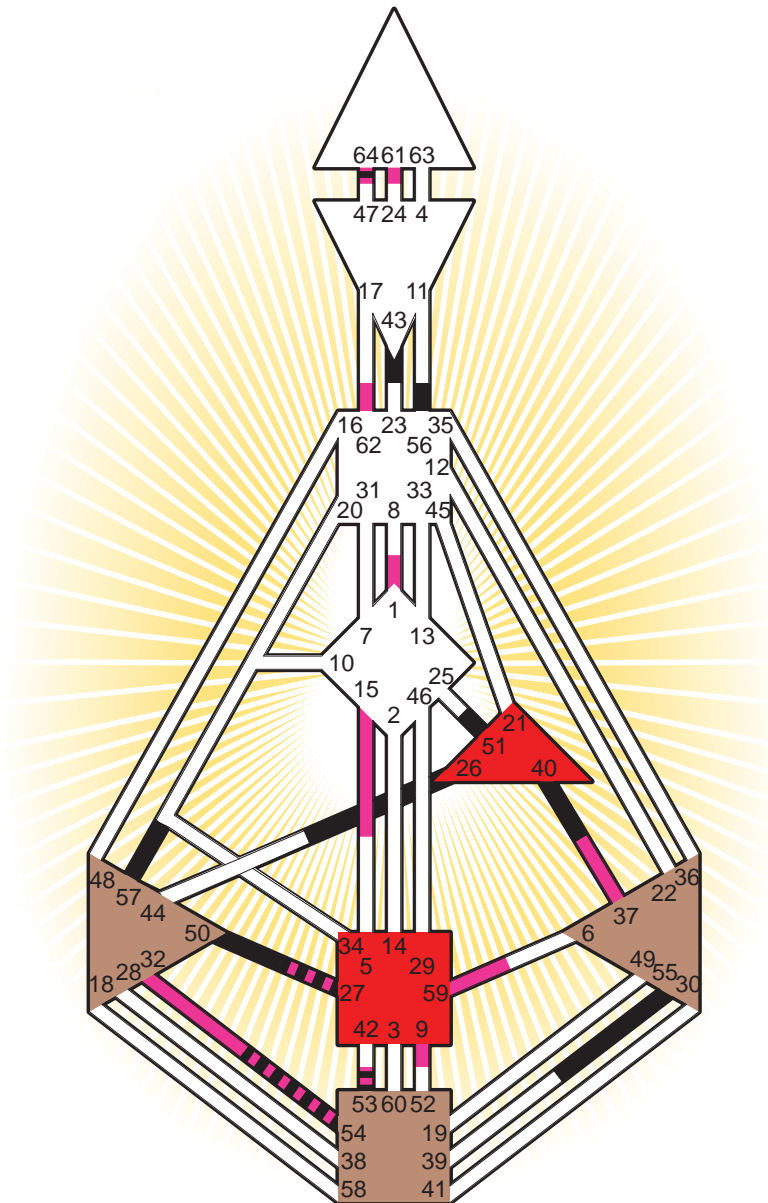

Definition Type

- No Definition
- Single Definition
- Split Definition
- Triple Split Definition
- Quadruple Split Definition

Mode

- To Wait
- To Do

Defined Centers

- Throat
- Head
- Ji
- Heart
- Sacral
- Root

Awareness

- Mental (Ajna)
- Intuitive (Spleen)
- Emotional (Solar Plexus)

	☉	⊕	☾	♋	♌	♍	♎	♏	♐	♑	♒	♓	
Personality	57.3	51.3	51.1	54.3	53.3	50.5	40.4	26.1	43.6	55.5	27.3	64.5	56.2
Design	53.5	54.5	9.4	61.2	62.2	15.2	59.5	32.1	1.1	37.5	27.4	64.2	62.6