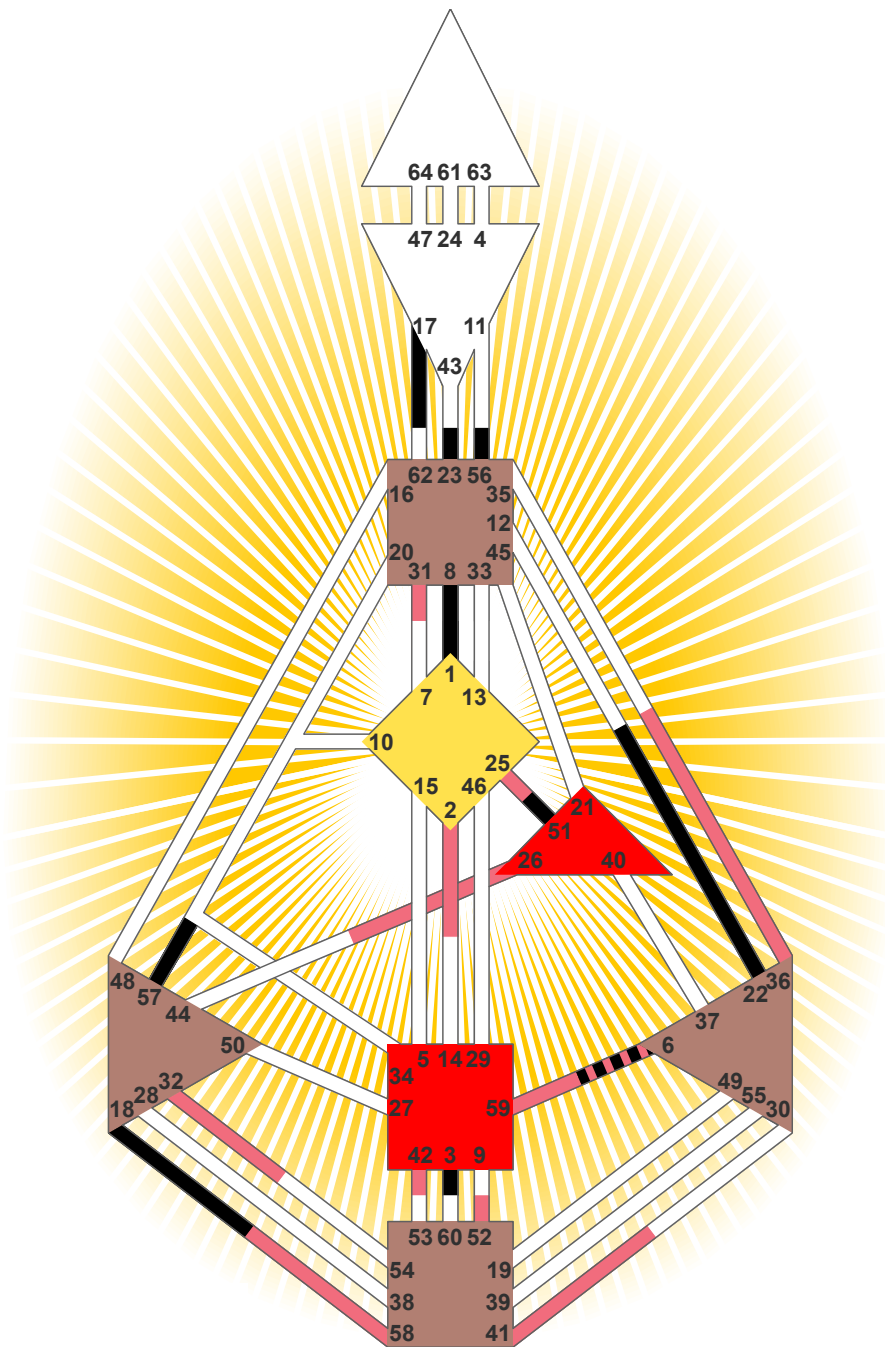

ZEN HUMAN DESIGN

INDIVIDUAL CHART

Nancy Pelosi

Personality

Baltimore, MD
 26. March 1940
 14:30:00 EST
 19:30:00 GMT

Design

30. December 1939
 14:22:03 GMT

Rodden Rating C

Definition Type

- No Definition
- Single Definition
- Split Definition
- Triple Split Definition
- Quadruple Split Definition

Mode

- To Wait
- To Do

Defined Centers

- Throat
- Head
- Ji
- Heart
- Sacral
- Root

Awareness

- Mental (Ajna)
- Intuitiv (Spleen)
- Emotional (Solar Plexus)

	☉	☊	☋	♋	♌	♍	♎	♏	♐	♑	♒	♓	
Personality	17.3	18.3	1.5	57.6	51.6	22.1	23.2	8.2	51.4	3.5	23.1	6.2	56.5
Design	58.5	52.5	59.4	32.6	42.6	26.4	41.5	36.5	25.3	42.4	2.6	6.4	31.1