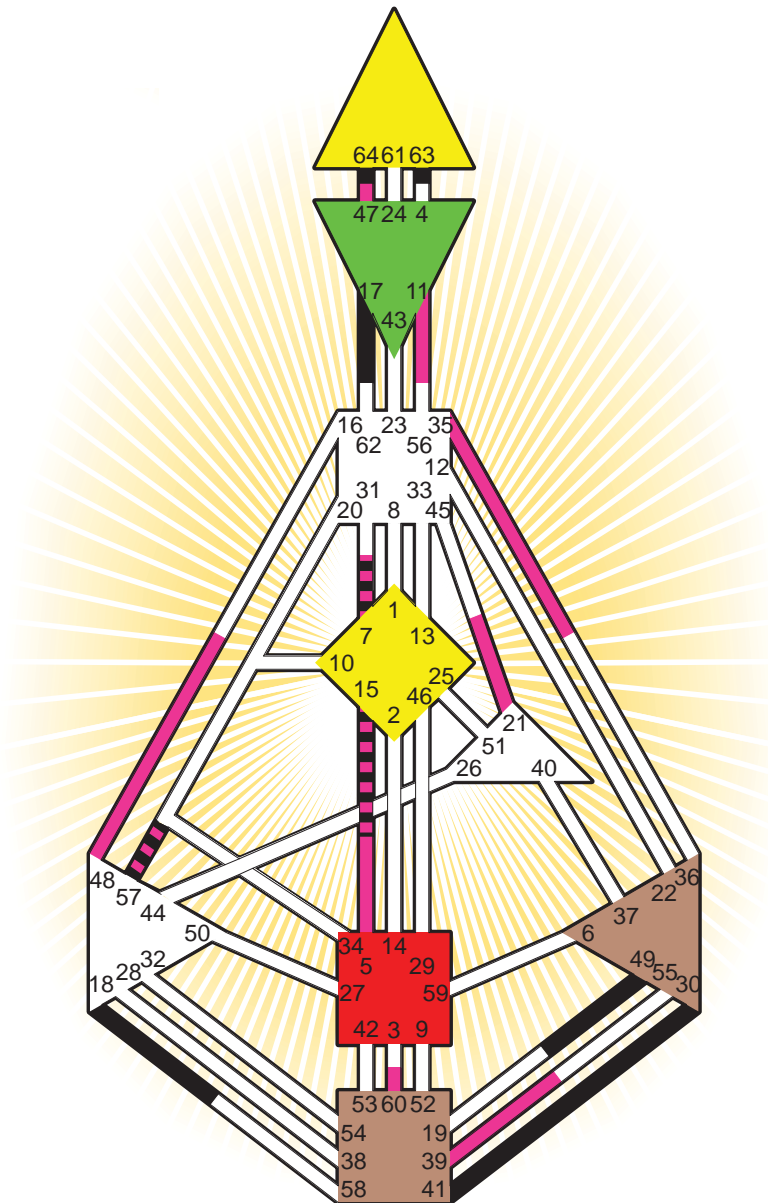

ZEN HUMAN DESIGN

INDIVIDUAL CHART

Rick Perry

Personality

Haskell, TX
 4. March 1950
 10:40:00 CST
 16:40:00 GMT

Design

7. December 1949
 23:23:44 GMT

Rodden Rating **AA**

Definition Type

- No Definition
- Single Definition
- Split Definition
- Triple Split Definition
- Quadruple Split Definition

Mode

- To Wait
- To Do

Defined Centers

- Throat
- Ji
- Sacral
- Head
- Heart
- Root

Awareness

- Mental (Ajna)
- Intuitive (Spleen)
- Emotional (Solar Plexus)

	☉	⊕	☾	♋	♌	♍	♎	♏	♐	♑	♒	♓	
Personality	63.3	64.3	64.6	17.4	18.4	30.1	41.4	18.5	49.3	64.6	15.3	57.2	7.4
Design	5.5	35.5	39.4	21.6	48.6	11.2	60.6	47.6	60.6	47.3	15.6	57.2	7.6