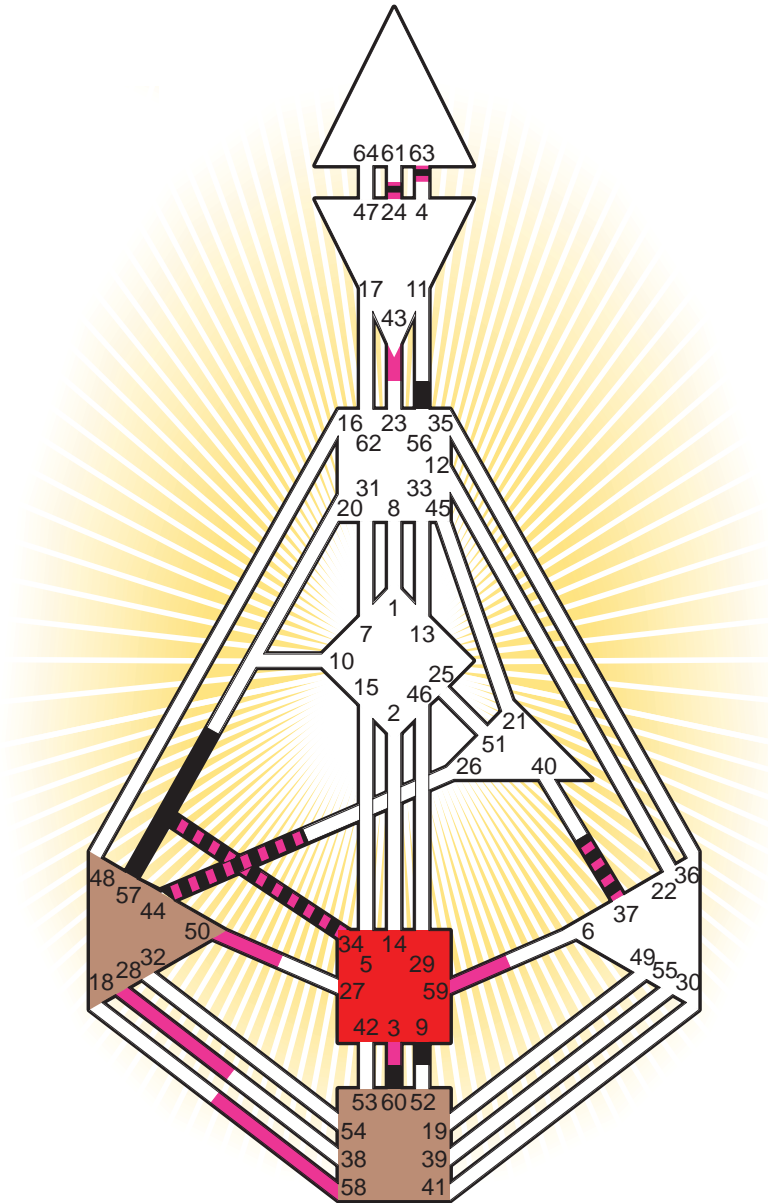

ZEN HUMAN DESIGN

INDIVIDUAL CHART

Edgar Allen Poe

Personality

Boston, MA
 19. January 1809
 01:00:00 LMT
 05:44:12 GMT

Design

24. October 1808
 09:39:04 GMT

Rodden Rating C

Definition Type

- No Definition
- Single Definition
- Split Definition
- Triple Split Definition
- Quadruple Split Definition

Mode

- To Wait
- To Do

Defined Centers

- Throat
- Head
- Ji
- Heart
- Sacral
- Root

Awareness

- Mental (Ajna)
- Intuitive (Spleen)
- Emotional (Solar Plexus)

	☉	⊕	☾	♋	♌	♍	♎	♏	♐	♑	♒	♓	
Personality	<u>60.3</u>	<u>56.3</u>	<u>37.5</u>	44.1	24.1	<u>60.3</u>	37.4	<u>57.4</u>	63.6	<u>34.2</u>	44.2	9.1	63.2
Design	50.5	<u>3.5</u>	58.3	44.6	24.6	43.6	43.4	59.6	37.3	43.4	28.4	<u>34.4</u>	63.2