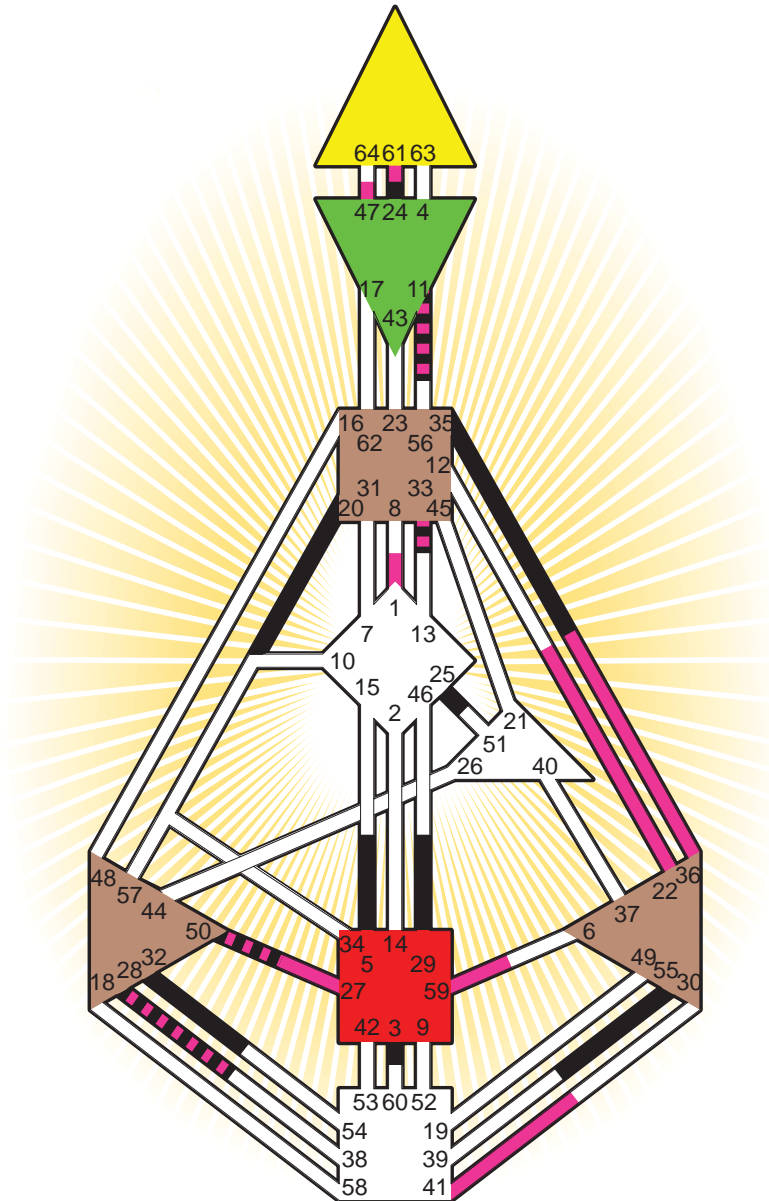

ZEN HUMAN DESIGN

INDIVIDUAL CHART

Prince

Personality

Minneapolis, MN
 7. June 1958
 18:17:00 CDT
 23:17:00 GMT

Design

9. March 1958
 18:20:51 GMT

Rodden Rating **AA**

Definition Type

- No Definition
- Single Definition
- Split Definition
- Triple Split Definition
- Quadruple Split Definition

Mode

- To Wait
- To Do

Defined Centers

- Throat
- Ji
- Sacral
- Head
- Heart
- Root

Awareness

- Mental (Ajna)
- Intuitive (Spleen)
- Emotional (Solar Plexus)

	☉	⊕	☾	♋	♌	♍	♎	♏	♐	♑	♒	♓	
Personality	<u>35.6</u>	5.6	55.2	<u>50.5</u>	3.5	20.5	<u>24.1</u>	25.3	32.2	11.1	33.2	28.1	29.6
Design	22.2	47.2	1.2	28.1	<u>27.1</u>	<u>36.2</u>	41.6	<u>61.5</u>	<u>50.5</u>	11.3	33.1	28.3	59.1