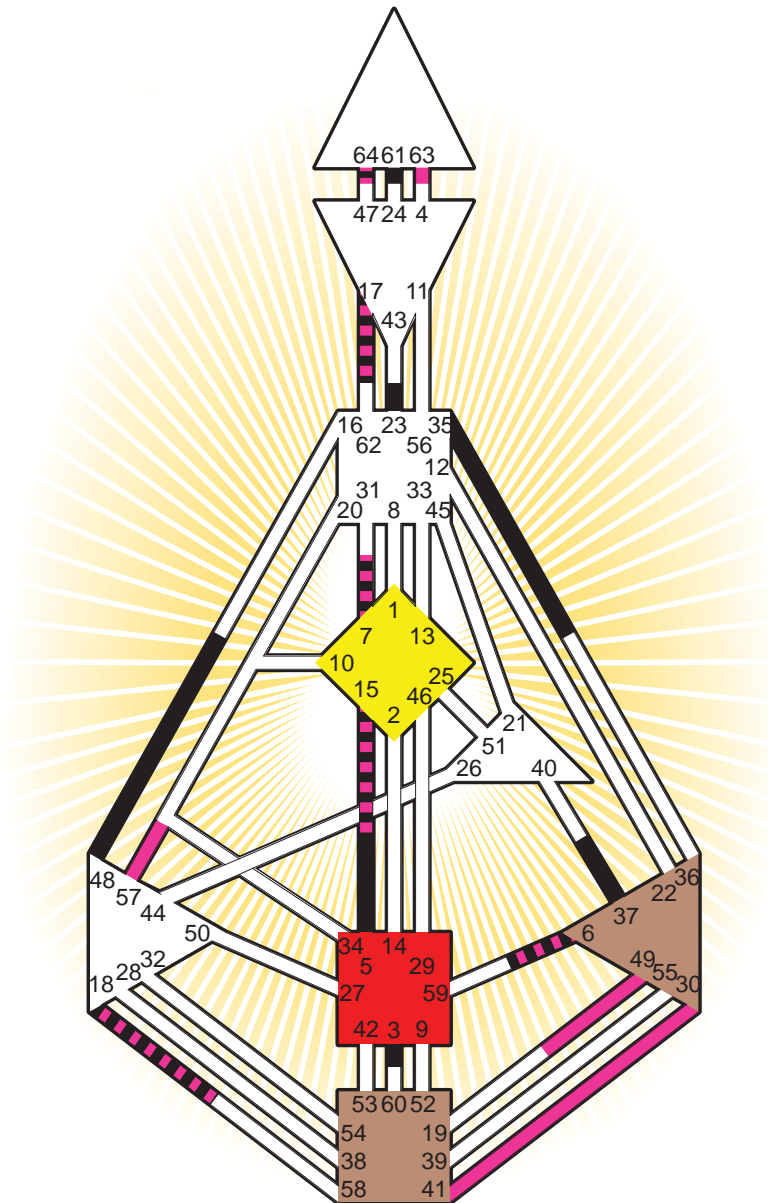

ZEN HUMAN DESIGN

INDIVIDUAL CHART

Suzi Quatro

Personality

Detroit, MI
 3. June 1950
 03:00:00 EST
 08:00:00 GMT

Design

5. March 1950
 07:48:02 GMT

Rodden Rating **C**

Definition Type

- No Definition
- Single Definition
- Split Definition
- Triple Split Definition
- Quadruple Split Definition

Mode

- To Wait
- To Do

Defined Centers

- Throat
- Head
- Ji
- Heart
- Sacral
- Root

Awareness

- Mental (Ajna)
- Intuitive (Spleen)
- Emotional (Solar Plexus)

	☉	⊕	☾	♋	♌	♍	♎	♏	♐	♑	♒	♓	
Personality	35.1	<u>5.1</u>	61.1	17.2	18.2	23.2	3.6	6.5	37.1	64.2	<u>15.6</u>	48.6	7.4
Design	63.3	64.3	6.4	17.4	18.4	<u>30.2</u>	<u>41.5</u>	18.5	49.3	64.6	<u>15.3</u>	57.2	7.4