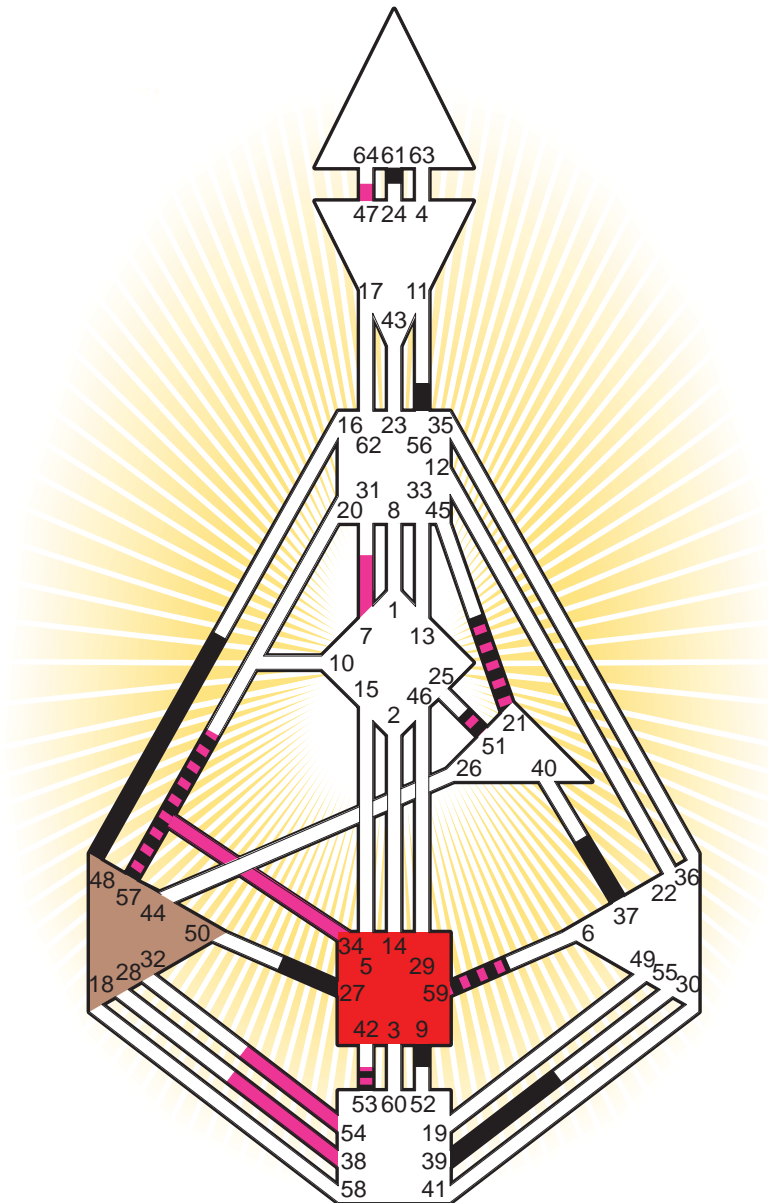

ZEN HUMAN DESIGN

INDIVIDUAL CHART

Ram Dass

Personality

Boston, MA
 6. April 1931
 10:40:00 EST
 15:40:00 GMT

Design

9. January 1931
 02:37:23 GMT

Rodden Rating **AA**

Definition Type

- No Definition
- Single Definition
- Split Definition
- Triple Split Definition
- Quadruple Split Definition

Mode

- To Wait
- To Do

Defined Centers

- Throat
- Head
- Ji
- Heart
- Sacral
- Root

Awareness

- Mental (Ajna)
- Intuitive (Spleen)
- Emotional (Solar Plexus)

	☉	⊕	☾	♋	♌	♍	♎	♏	♐	♑	♒	♓	
Personality	51.1	<u>57.1</u>	9.2	21.6	48.6	27.3	37.2	56.6	39.3	61.3	51.1	59.4	53.4
Design	54.3	53.3	47.4	51.5	<u>57.5</u>	38.2	<u>34.4</u>	7.1	53.1	38.6	21.3	59.6	53.6