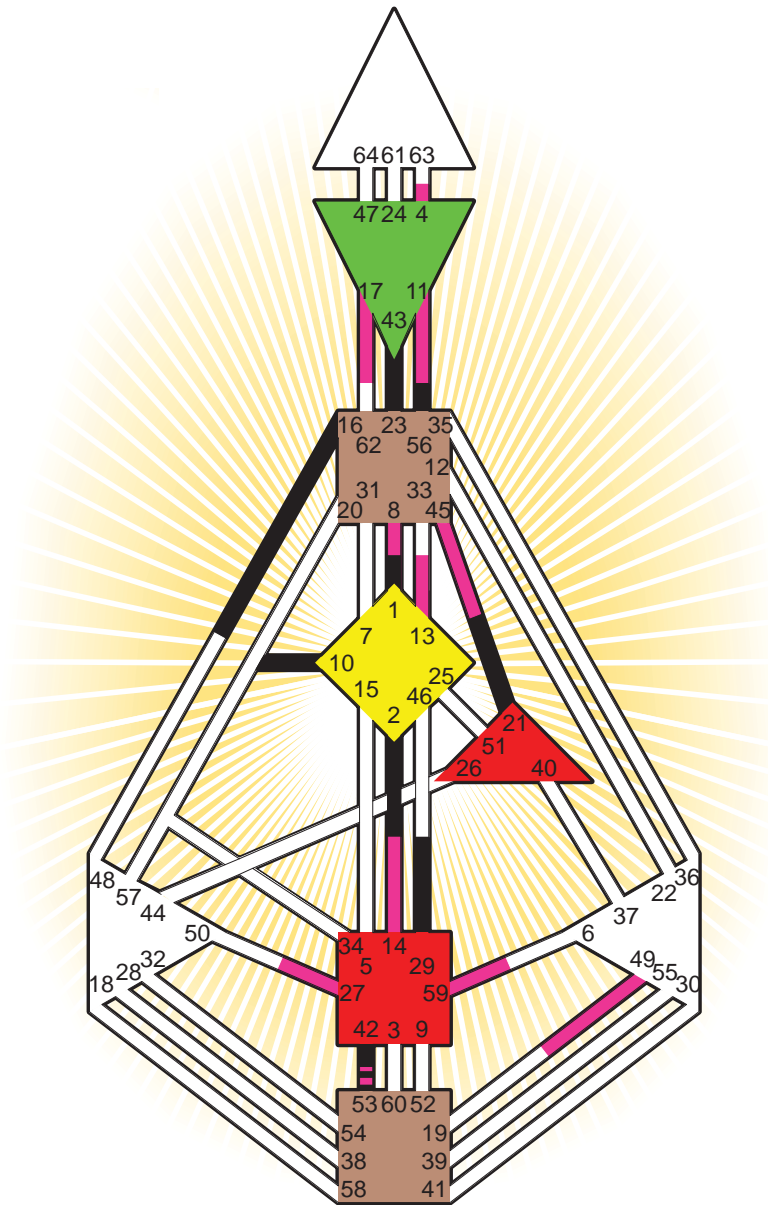

ZEN HUMAN DESIGN

INDIVIDUAL CHART

Jane Roberts

Personality

Albany, NY
 8. May 1929
 23:27:00 EDT
 03:27:00 GMT

Design

9. February 1929
 05:55:41 GMT

Rodden Rating **A**

Definition Type

- No Definition
- Single Definition
- Split Definition
- Triple Split Definition
- Quadruple Split Definition

Mode

- To Wait
- To Do

Defined Centers

- Throat
- Head
- Ji
- Heart
- Sacral
- Root

Awareness

- Mental (Ajna)
- Intuitive (Spleen)
- Emotional (Solar Plexus)

	☉	⊕	☾	♋	♌	♍	♎	♏	♐	♑	♒	♓	
Personality	2.6	1.6	2.4	23.3	43.3	16.3	42.2	56.2	23.4	10.2	21.1	29.5	53.2
Design	49.2	4.2	13.2	8.3	14.3	13.3	17.4	45.6	27.2	11.6	17.2	59.1	53.2