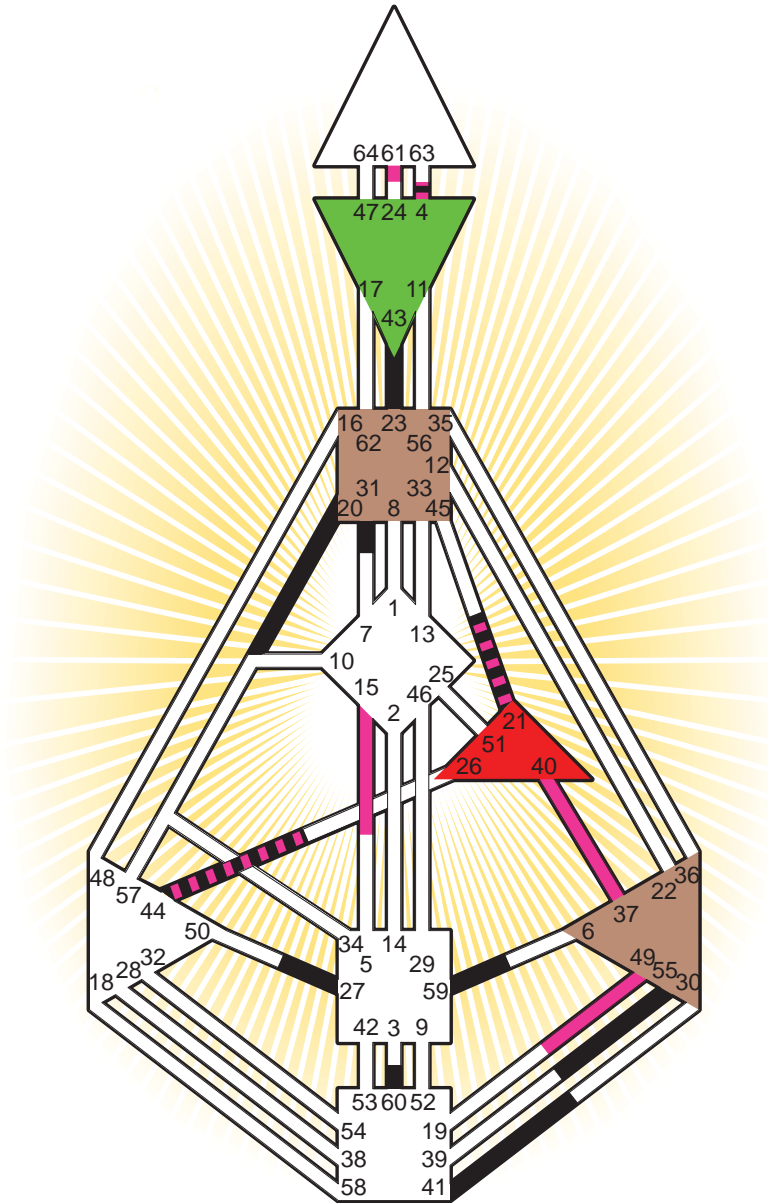

ZEN HUMAN DESIGN

INDIVIDUAL CHART

Dennis Rodman

Personality

Trenton, NJ
 13. May 1961
 00:10:00 EDT
 04:10:00 GMT

Design

13. February 1961
 02:33:07 GMT

Rodden Rating **AA**

Definition Type

- No Definition
- Single Definition
- Split Definition
- Triple Split Definition
- Quadruple Split Definition

Mode

- To Wait
- To Do

Defined Centers

- Throat
- Head
- Ji
- Heart
- Sacral
- Root

Awareness

- Mental (Ajna)
- Intuitive (Spleen)
- Emotional (Solar Plexus)

	☉	⊕	☾	♋	♌	♍	♎	♏	♐	♑	♒	♓	
Personality	<u>23.4</u>	<u>43.4</u>	27.2	59.3	55.3	20.6	21.6	31.2	41.6	60.4	4.4	44.3	59.6
Design	49.6	4.6	61.3	<u>40.1</u>	<u>37.1</u>	<u>37.4</u>	21.1	15.3	61.4	61.5	4.6	44.4	<u>40.2</u>