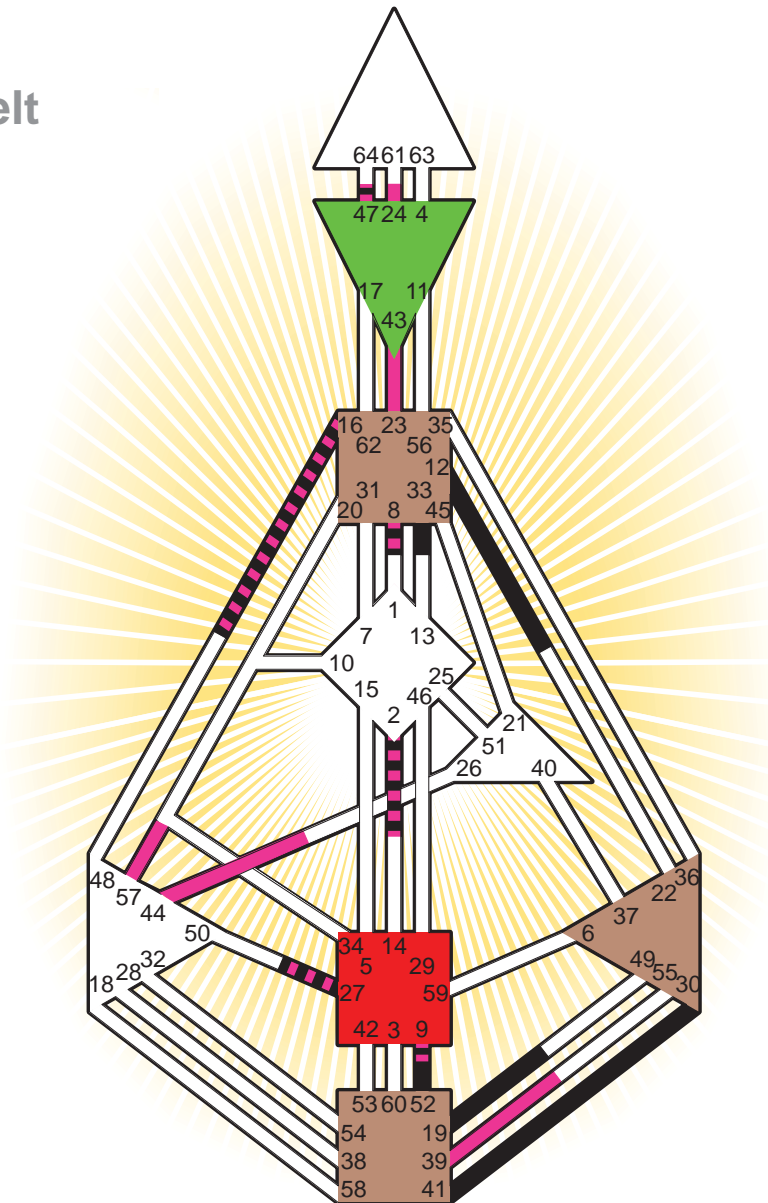

ZEN HUMAN DESIGN

INDIVIDUAL CHART

Franklin D. Roosevelt

Personality

Hyde Park, NY
 30. January 1882
 20:45:00 LMT
 01:40:44 GMT

Design

5. November 1881
 09:26:32 GMT

Rodden Rating **AA**

Definition Type

- No Definition
- Single Definition
- Split Definition
- Triple Split Definition
- Quadruple Split Definition

Mode

- To Wait
- To Do

Defined Centers

- Throat
- Head
- Ji
- Heart
- Sacral
- Root

Awareness

- Mental (Ajna)
- Intuitive (Spleen)
- Emotional (Solar Plexus)

	☉	⊕	☾	♋	♌	♍	♎	♏	♐	♑	♒	♓	
Personality	19.4	33.4	52.3	9.2	16.2	30.3	41.5	12.5	2.4	27.5	47.1	2.1	8.4
Design	44.6	24.6	27.3	9.4	16.4	43.1	57.3	39.6	23.4	24.2	47.1	2.3	8.5