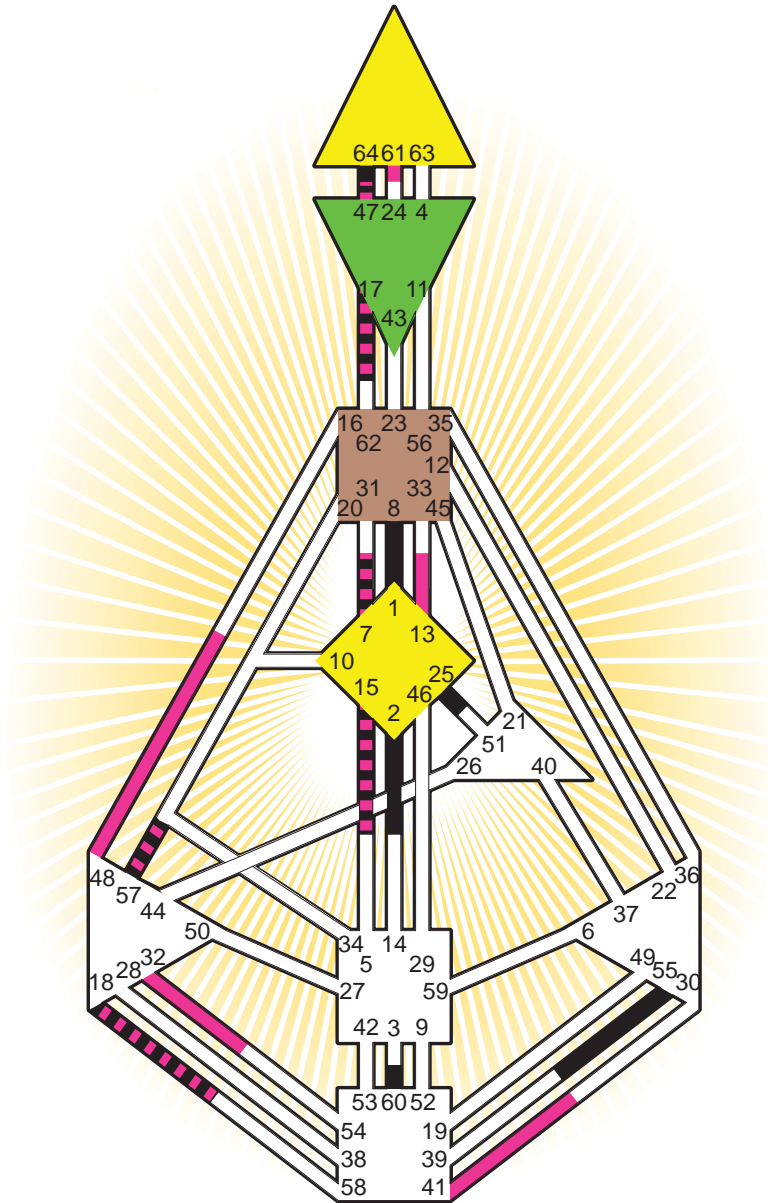

ZEN HUMAN DESIGN

INDIVIDUAL CHART

Tim Russert

Personality

Buffalo, NY
 7. May 1950
 12:00:00 EDT
 16:00:00 GMT

Design

7. February 1950
 20:37:52 GMT

Rodden Rating X

Definition Type

- No Definition
- Single Definition
- Split Definition
- Triple Split Definition
- Quadruple Split Definition

Mode

- To Wait
- To Do

Defined Centers

- Throat
- Head
- Ji
- Heart
- Sacral
- Root

Awareness

- Mental (Ajna)
- Intuitive (Spleen)
- Emotional (Solar Plexus)

	☉	⊕	☾	♋	♌	♍	♎	♏	♐	♑	♒	♓	
Personality	2.4	1.4	60.5	17.4	18.4	8.3	25.5	47.6	55.4	64.2	15.5	57.1	7.3
Design	13.6	7.6	32.3	17.6	18.6	61.3	41.5	48.2	13.3	47.2	15.4	57.3	7.4