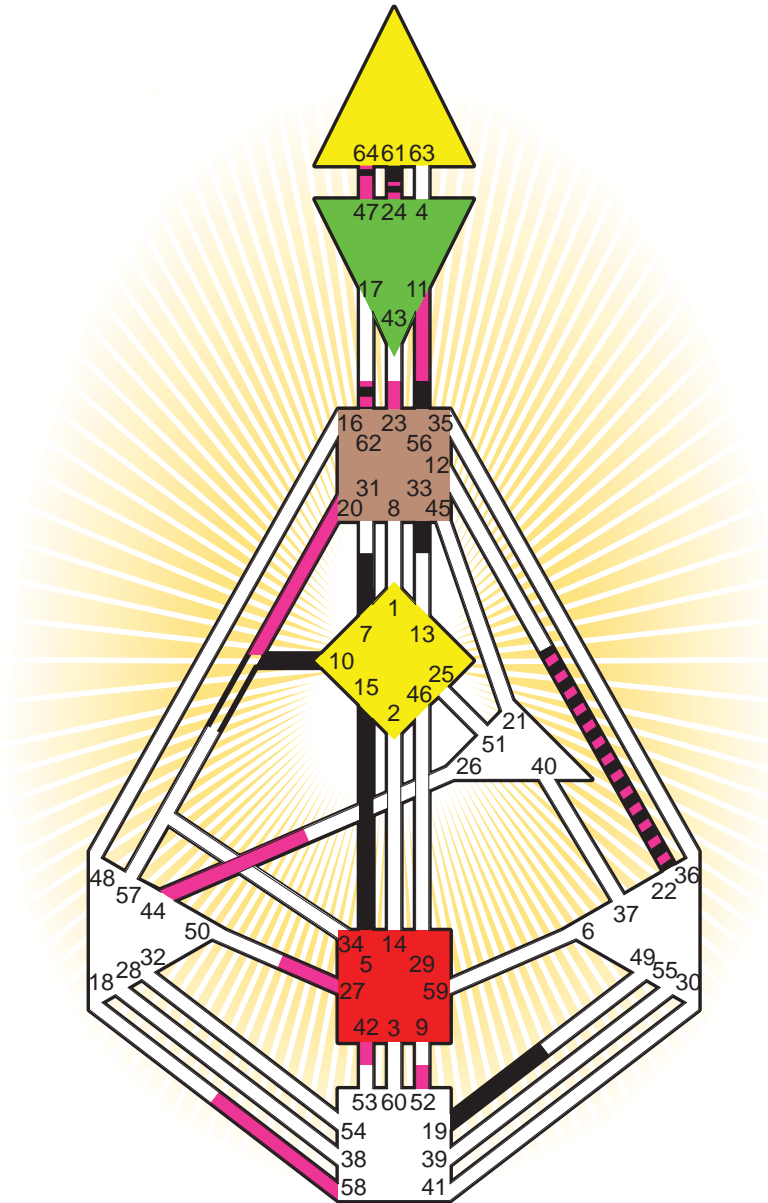

Definition Type

- No Definition
- Single Definition
- Split Definition
- Triple Split Definition
- Quadruple Split Definition

Mode

- To Wait
- To Do

Defined Centers

- Throat
- Head
- Ji
- Heart
- Sacral
- Root

Awareness

- Mental (Ajna)
- Intuitive (Spleen)
- Emotional (Solar Plexus)

	☉	⊕	☾	♋	♌	♍	♎	♏	♐	♑	♒	♓	
Personality	33.2	19.2	61.2	10.6	15.6	7.6	7.6	62.4	5.4	22.6	24.3	64.5	56.1
Design	24.4	44.4	47.4	58.2	52.2	20.2	42.6	23.4	11.2	22.3	27.5	64.3	62.5