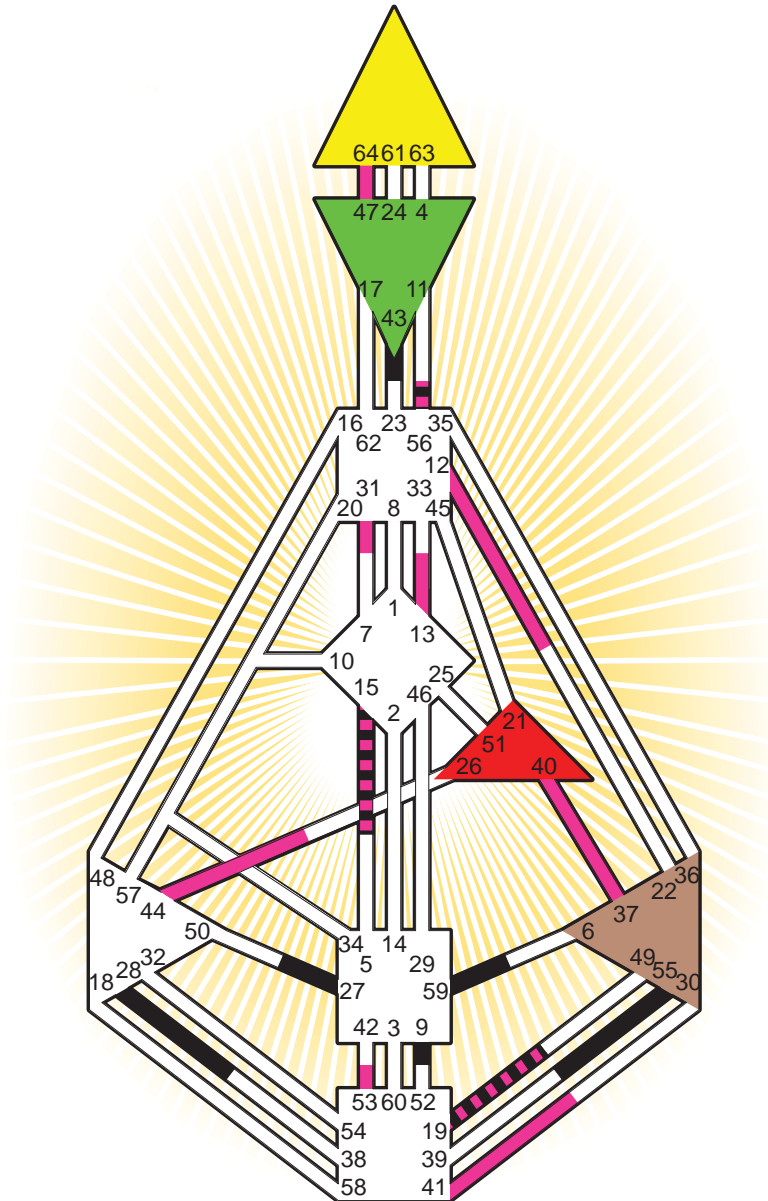

#### Definition Type

- No Definition
- Single Definition
- Split Definition
- Triple Split Definition
- Quadruple Split Definition

#### Mode

- To Wait
- To Do

#### Defined Centers

- Throat  Head
- Ji  Heart
- Sacral  Root

#### Awareness

- Mental (Ajna)
- Intuitive (Spleen)
- Emotional (Solar Plexus)

	☉	⊕	☾	♋	♌	♍	♎	♏	♐	♑	♒	♓	
Personality	28.3	27.3	55.5	55.5	59.5	43.5	9.6	43.2	19.6	15.5	19.1	56.5	15.5
Design	31.5	41.5	44.3	<u>37.1</u>	<u>40.1</u>	53.5	<u>64.6</u>	<u>47.4</u>	13.6	12.6	19.3	56.3	15.4