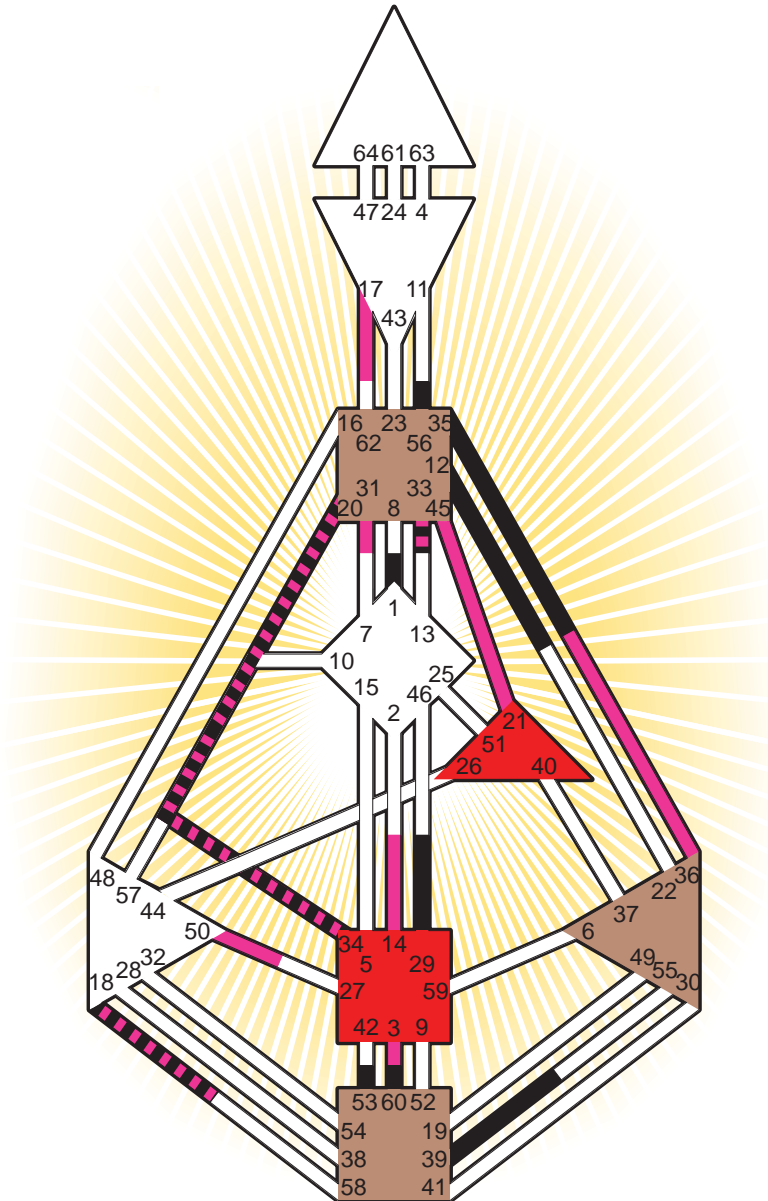

ZEN HUMAN DESIGN

INDIVIDUAL CHART

Carlos Santana

Personality

Autlan de Navarro, MEX
 20. July 1947
 02:00:00 CST
 08:00:00 GMT

Design

19. April 1947
 16:22:48 GMT

Rodden Rating **AA**

Definition Type

- No Definition
- Single Definition
- Split Definition
- Triple Split Definition
- Quadruple Split Definition

Mode

- To Wait
- To Do

Defined Centers

- Throat
- Head
- Ji
- Heart
- Sacral
- Root

Awareness

- Mental (Ajna)
- Intuitive (Spleen)
- Emotional (Solar Plexus)

	☉	⊕	☾	♋	♌	♍	♎	♏	♐	♑	♒	♓	
Personality	56.1	60.1	29.4	20.1	34.1	53.4	39.6	35.3	1.5	33.3	12.2	18.5	33.6
Design	3.3	50.3	21.1	20.3	34.3	17.2	36.1	17.3	14.2	31.1	45.3	18.6	33.4