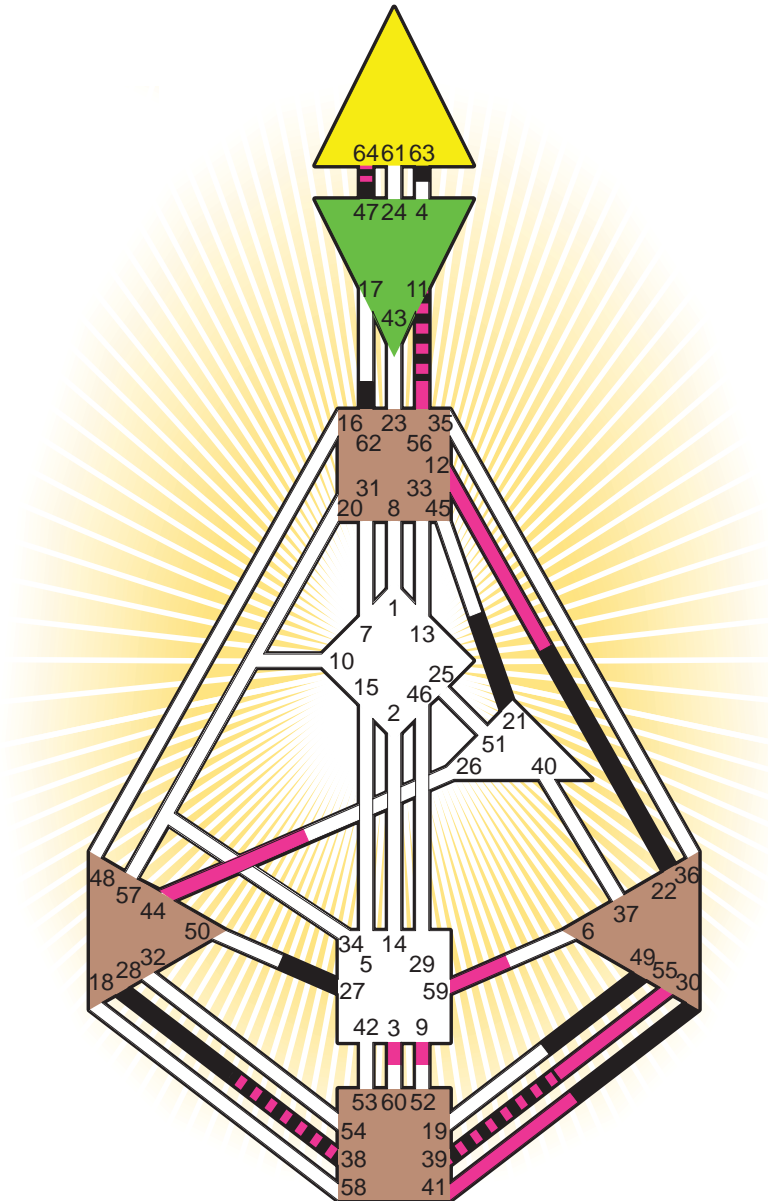

ZEN HUMAN DESIGN

INDIVIDUAL CHART

Antonin Scalia

Personality

Trenton, NJ
 11. March 1936
 20:55:00 EST
 01:55:00 GMT

Design

16. December 1935
 05:26:25 GMT

Rodden Rating **AA**

Definition Type

- No Definition
- Single Definition
- Split Definition
- Triple Split Definition
- Quadruple Split Definition

Mode

- To Wait
- To Do

Defined Centers

- Throat
- Ji
- Sacral
- Head
- Heart
- Root

Awareness

- Mental (Ajna)
- Intuitive (Spleen)
- Emotional (Solar Plexus)

	☉	⊕	☾	♈	♉	♊	♋	♌	♍	♎	♏	♐	♑
Personality	22.5	47.5	28.2	38.1	39.1	30.4	49.5	21.6	11.1	63.3	27.2	64.5	62.5
Design	11.1	12.1	59.6	38.4	39.4	11.5	44.2	41.6	9.3	55.5	3.6	64.6	56.1