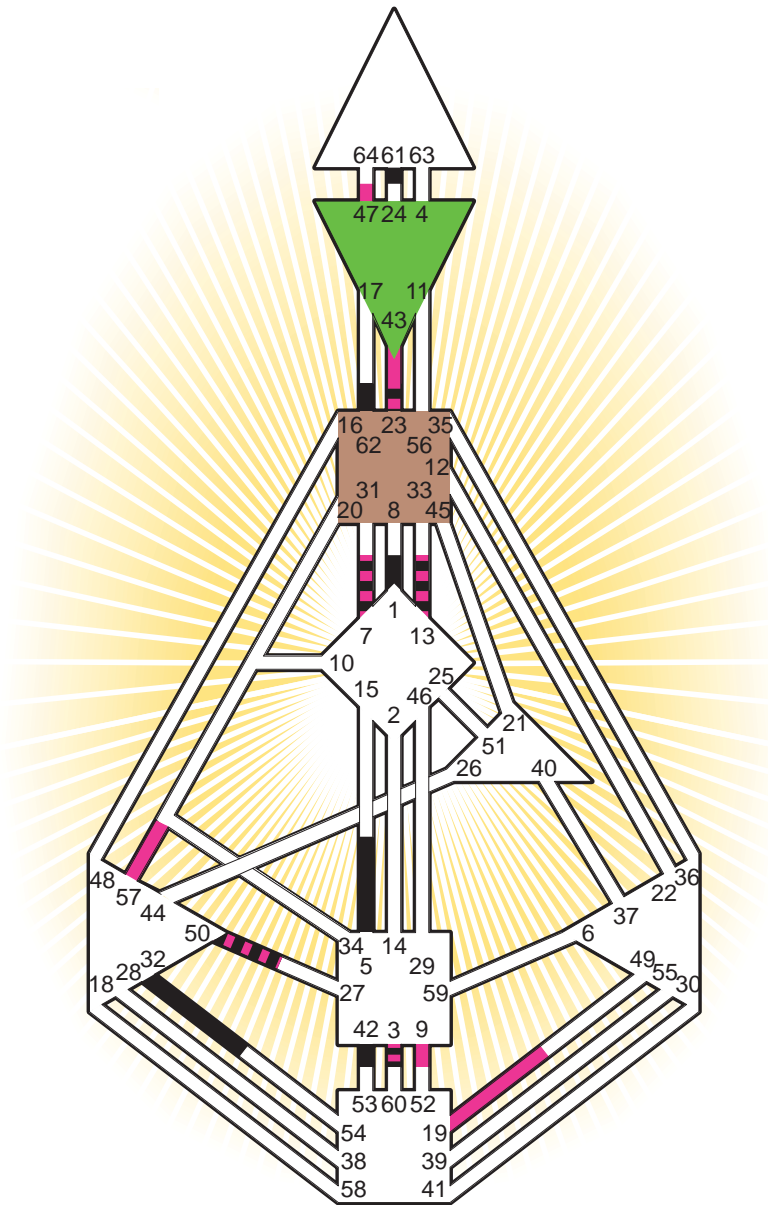

ZEN HUMAN DESIGN

INDIVIDUAL CHART

Albert Schweitzer

Personality

Kaysersberg, F
 14. January 1875
 23:50:00 LMT
 23:21:00 GMT

Design

20. October 1874
 00:25:19 GMT

Rodden Rating **AA**

Definition Type

- No Definition
- Single Definition
- Split Definition
- Triple Split Definition
- Quadruple Split Definition

Mode

- To Wait
- To Do

Defined Centers

- Throat
- Head
- Ji
- Heart
- Sacral
- Root

Awareness

- Mental (Ajna)
- Intuitive (Spleen)
- Emotional (Solar Plexus)

	☉	⊕	☾	♋	♌	♍	♎	♏	♐	♑	♒	♓	
Personality	61.4	62.4	42.6	42.2	32.2	61.4	5.4	1.1	50.5	13.1	7.1	3.2	<u>23.3</u>
Design	50.1	3.1	13.2	3.1	50.1	<u>43.2</u>	9.6	47.5	57.1	19.1	7.2	3.4	<u>23.4</u>