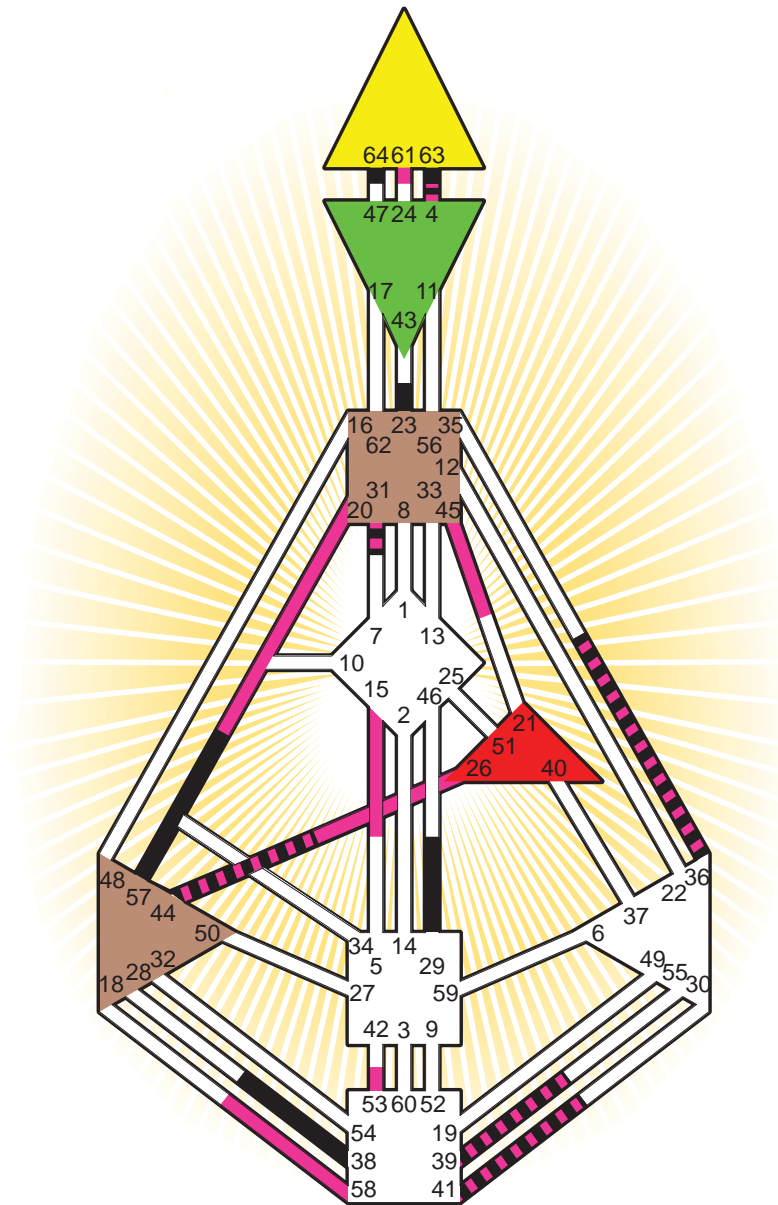

ZEN HUMAN DESIGN

INDIVIDUAL CHART

Peter Sellers

Personality

South Sea, GBE
 8. September 1925
 06:00:00 WET/S
 05:00:00 GMT

Design

8. June 1925
 08:28:50 GMT

Rodden Rating **A**

Definition Type

- No Definition
- Single Definition
- Split Definition
- Triple Split Definition
- Quadruple Split Definition

Mode

- To Wait
- To Do

Defined Centers

- Throat
- Head
- Ji
- Heart
- Sacral
- Root

Awareness

- Mental (Ajna)
- Intuitive (Spleen)
- Emotional (Solar Plexus)

	☉	⊕	☾	♋	♌	♍	♎	♏	♐	♑	♒	♓	
Personality	64.4	<u>63.4</u>	23.6	31.2	41.2	29.4	<u>57.6</u>	64.6	38.4	<u>44.3</u>	36.2	<u>4.5</u>	39.6
Design	45.1	<u>26.1</u>	58.4	31.4	41.4	<u>20.4</u>	15.1	53.4	61.1	<u>44.1</u>	36.3	<u>4.2</u>	39.4