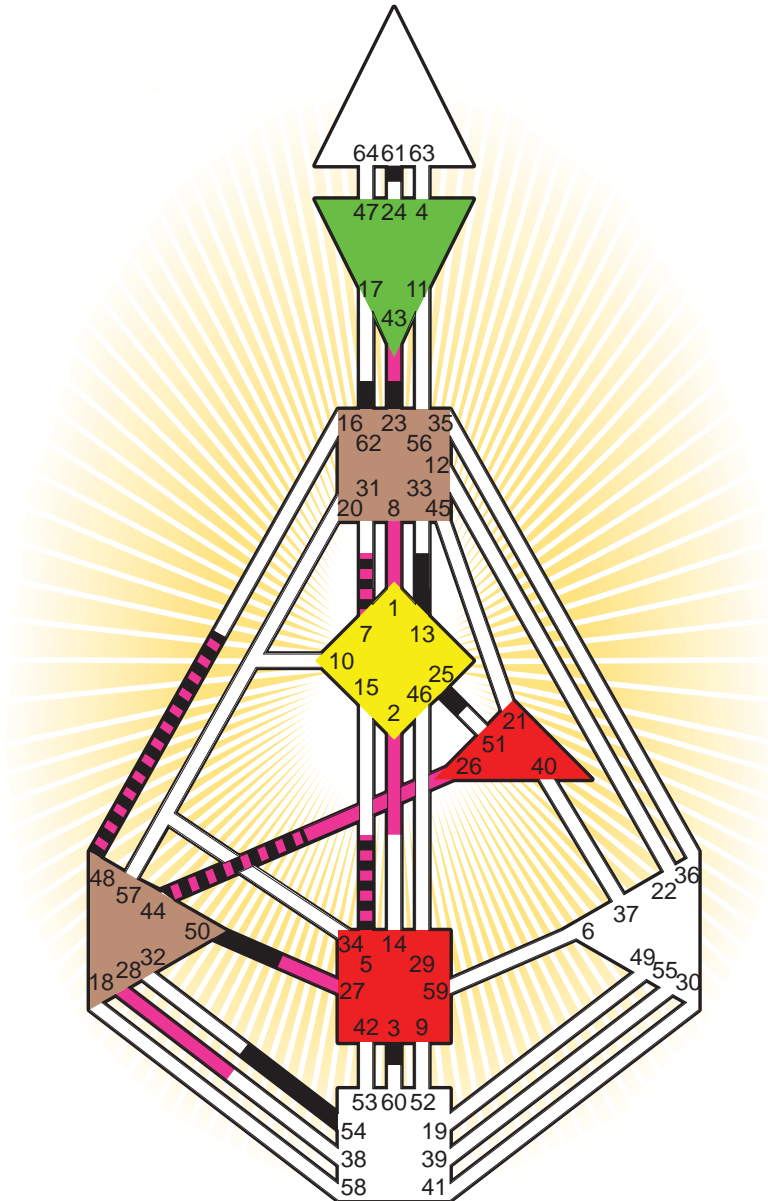

#### Definition Type

- No Definition
- Single Definition
- Split Definition
- Triple Split Definition
- Quadruple Split Definition

#### Mode

- To Wait
- To Do

#### Defined Centers

- Throat
- Head
- Ji
- Heart
- Sacral
- Root

#### Awareness

- Mental (Ajna)
- Intuitive (Spleen)
- Emotional (Solar Plexus)

	☉	⊕	☾	♋	♌	♍	♎	♏	♐	♑	♒	♓	
Personality	13.1	7.1	62.5	50.2	3.2	54.5	25.3	61.5	23.4	7.1	44.5	5.5	48.5
Design	1.3	2.3	8.3	28.2	27.2	1.3	26.6	43.3	8.4	7.4	44.1	5.2	48.4