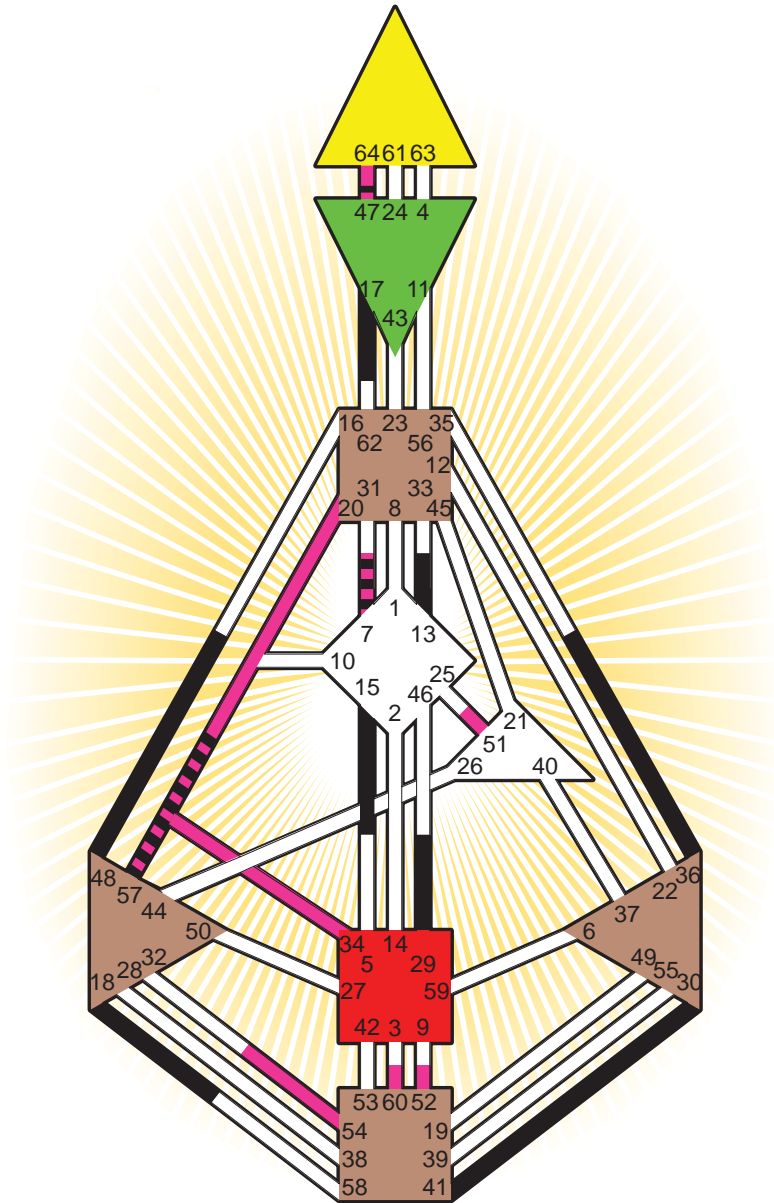

ZEN HUMAN DESIGN

INDIVIDUAL CHART

Cybill Shepherd

Personality

Memphis, TN
 18. February 1950
 19:52:00 CST
 01:52:00 GMT

Design

24. November 1949
 11:18:34 GMT

Rodden Rating **AA**

Definition Type

- No Definition
- Single Definition
- Split Definition
- Triple Split Definition
- Quadruple Split Definition

Mode

- To Wait
- To Do

Defined Centers

- Throat
- Head
- Ji
- Heart
- Sacral
- Root

Awareness

- Mental (Ajna)
- Intuitive (Spleen)
- Emotional (Solar Plexus)

	☉	⊕	☾	♋	♌	♍	♎	♏	♐	♑	♒	♓	
Personality	30.6	29.6	36.2	17.5	18.5	41.4	41.2	48.2	13.6	47.1	15.4	57.3	7.4
Design	34.2	20.2	60.1	51.1	57.1	34.4	54.5	64.5	60.3	47.2	52.1	57.2	7.6