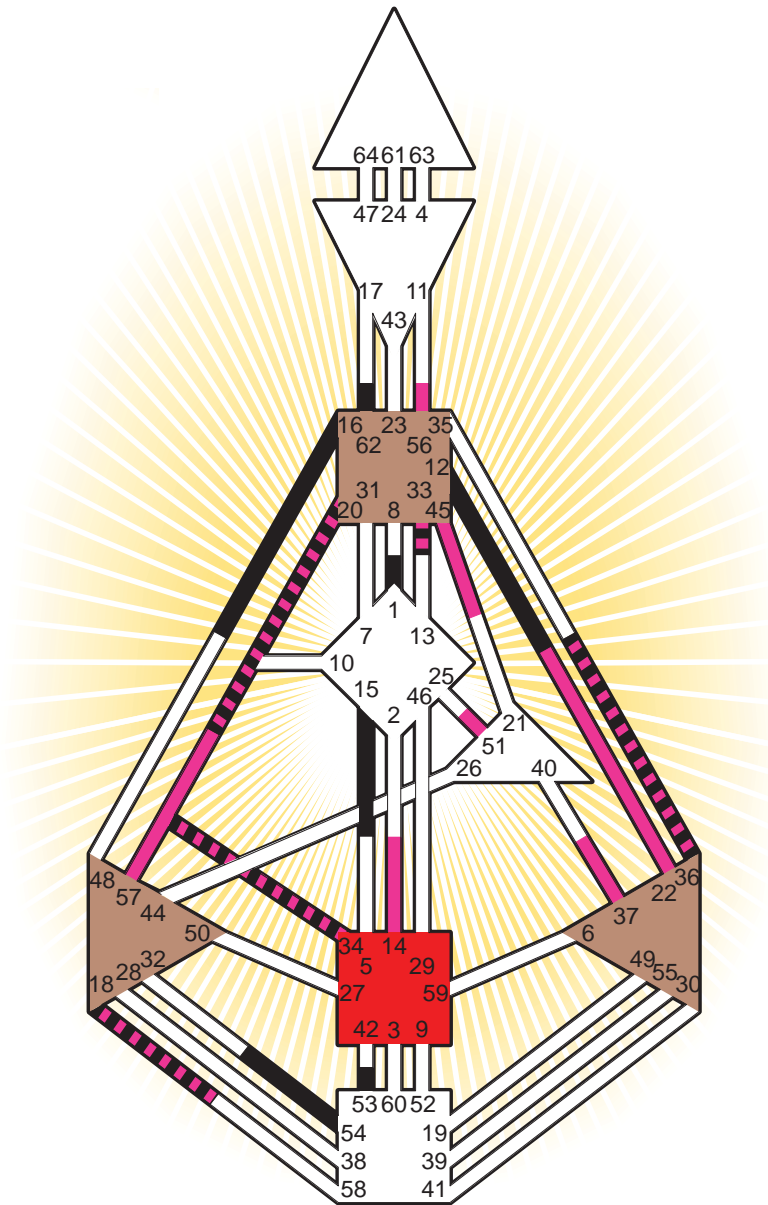

ZEN HUMAN DESIGN

INDIVIDUAL CHART

O.J. Simpson

Personality

San Francisco, CA
 9. July 1947
 08:08:00 PST
 16:08:00 GMT

Design

9. April 1947
 07:09:14 GMT

Rodden Rating **AA**

Definition Type

- No Definition
- Single Definition
- Split Definition
- Triple Split Definition
- Quadruple Split Definition

Mode

- To Wait
- To Do

Defined Centers

- Throat
- Head
- Ji
- Heart
- Sacral
- Root

Awareness

- Mental (Ajna)
- Intuitive (Spleen)
- Emotional (Solar Plexus)

	☉	⊕	☾	♋	♌	♍	♎	♏	♐	♑	♒	♓	
Personality	53.2	54.2	36.4	20.2	34.2	62.5	15.4	16.1	1.5	33.2	12.1	18.5	33.5
Design	51.4	57.4	34.2	20.4	34.4	22.5	37.6	36.6	14.3	56.6	45.2	18.6	33.4