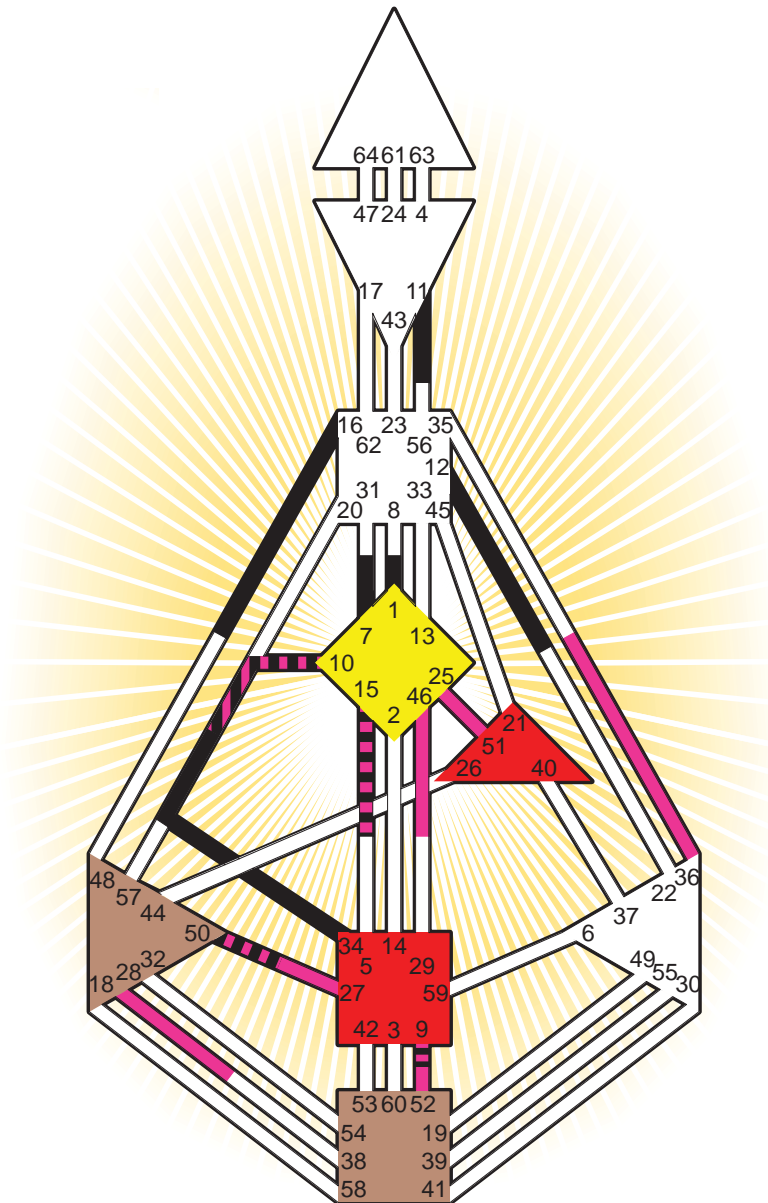

ZEN HUMAN DESIGN

INDIVIDUAL CHART

Edward Snowden

Personality

Elizabeth City, NC
 21. June 1983
 04:42:00 EDT
 08:42:00 GMT

Design

22. March 1983
 15:06:40 GMT

Rodden Rating **AA**

Definition Type

- No Definition
- Single Definition
- Split Definition
- Triple Split Definition
- Quadruple Split Definition

Mode

- To Wait
- To Do

Defined Centers

- Throat
- Head
- Ji
- Heart
- Sacral
- Root

Awareness

- Mental (Ajna)
- Intuitive (Spleen)
- Emotional (Solar Plexus)

	☉	⊕	☾	♈	♉	♊	♋	♌	♍	♎	♏	♐	♑
Personality	15.2	<u>10.2</u>	1.1	12.3	11.3	16.5	7.2	12.3	<u>34.4</u>	<u>50.2</u>	<u>9.1</u>	11.6	<u>50.1</u>
Design	<u>25.4</u>	<u>46.4</u>	<u>52.5</u>	15.2	<u>10.2</u>	36.6	<u>27.3</u>	<u>51.5</u>	<u>9.6</u>	<u>28.2</u>	<u>9.4</u>	<u>10.2</u>	<u>50.3</u>