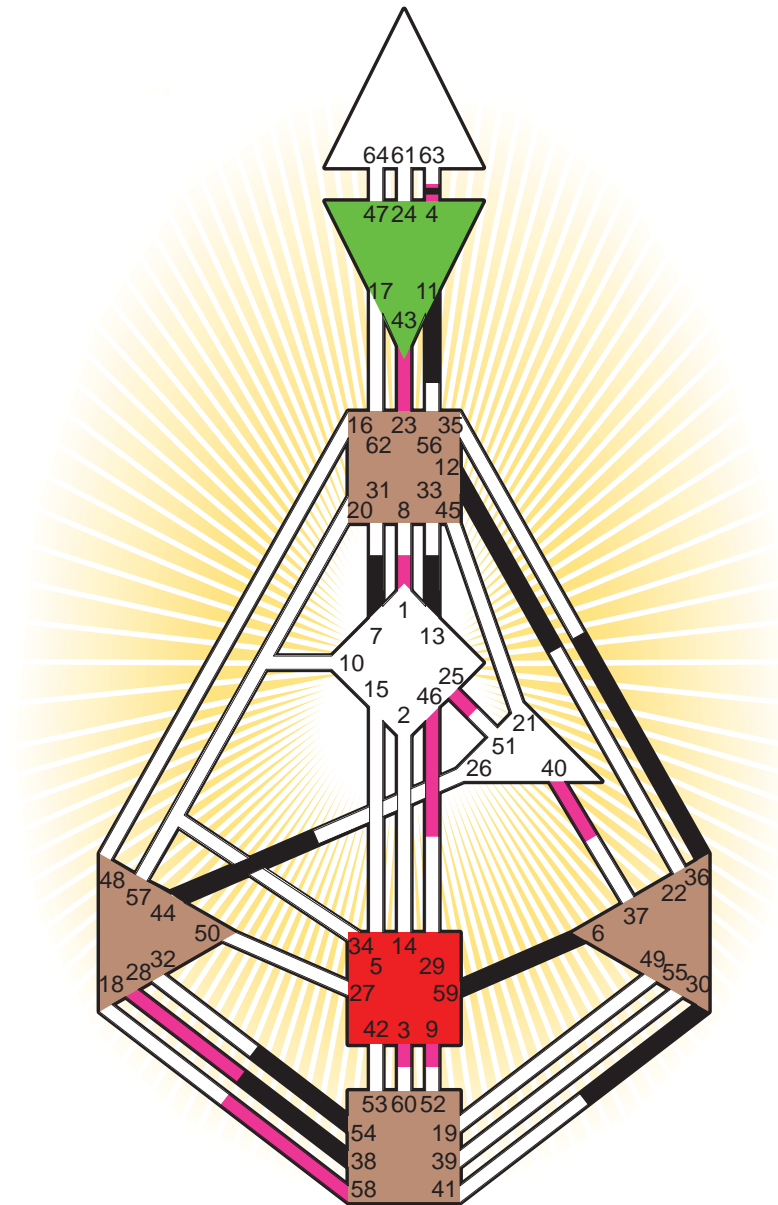

ZEN HUMAN DESIGN

INDIVIDUAL CHART

James Spader

Personality

Boston, MA
 7. February 1960
 20:02:00 EST
 01:02:00 GMT

Design

13. November 1959
 10:04:54 GMT

Rodden Rating **AA**

Definition Type

- No Definition
- Single Definition
- Split Definition
- Triple Split Definition
- Quadruple Split Definition

Mode

- To Wait
- To Do

Defined Centers

- Throat
- Head
- Ji
- Heart
- Sacral
- Root

Awareness

- Mental (Ajna)
- Intuitive (Spleen)
- Emotional (Solar Plexus)

	☉	☊	☾	♋	♌	♍	♎	♏	♐	♑	♒	♓	
Personality	13.6	7.6	12.4	6.3	36.3	30.4	38.6	54.4	11.5	38.5	4.1	44.2	59.6
Design	43.2	23.2	3.3	46.6	25.6	9.5	46.6	1.3	9.3	58.1	4.3	28.6	40.1