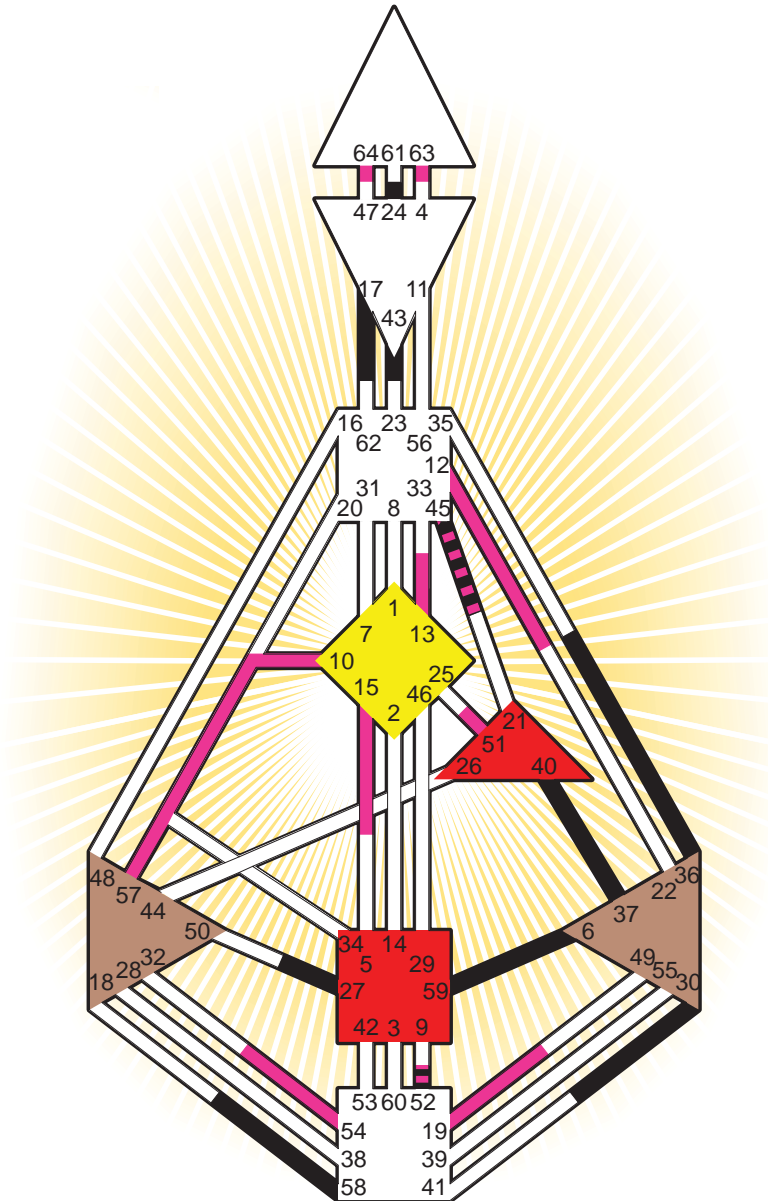

ZEN HUMAN DESIGN

INDIVIDUAL CHART

Albert Speer

Personality

Mannheim, D
 19. March 1905
 11:15:00 MET
 10:15:00 GMT

Design

22. December 1904
 09:47:16 GMT

Rodden Rating **AA**

Definition Type

- No Definition
- Single Definition
- Split Definition
- Triple Split Definition
- Quadruple Split Definition

Mode

- To Wait
- To Do

Defined Centers

- Throat
- Head
- Ji
- Heart
- Sacral
- Root

Awareness

- Mental (Ajna)
- Intuitive (Spleen)
- Emotional (Solar Plexus)

	☉	☊	☾	♋	♌	♍	♎	♏	♐	♑	♒	♓	
Personality	36.6	6.6	59.4	40.4	37.4	17.4	24.2	43.6	27.1	30.4	58.1	52.2	45.3
Design	10.3	15.3	12.4	64.1	63.1	54.3	19.4	57.4	51.6	13.5	10.2	52.4	45.4