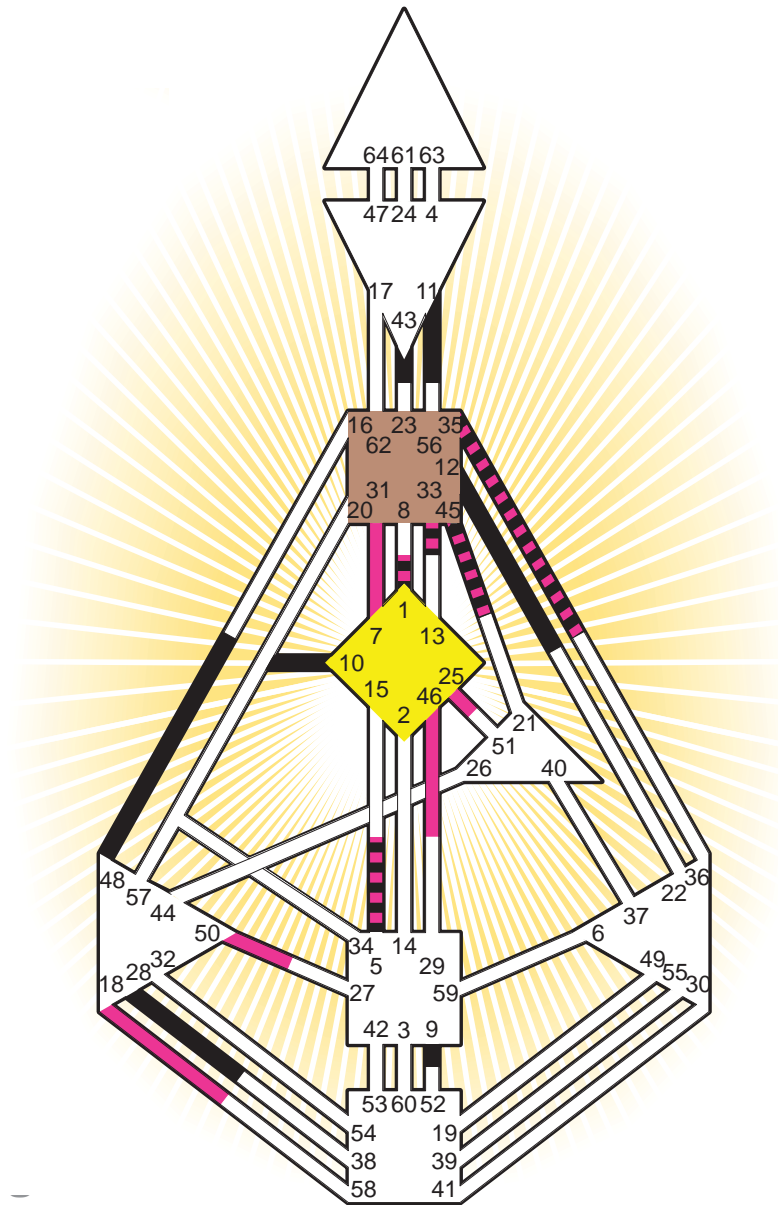

ZEN HUMAN DESIGN

INDIVIDUAL CHART

Steven Spielberg

Personality

Cincinnati, OH
 18. December 1946
 18:16:00 EST
 23:16:00 GMT

Design

22. September 1946
 01:42:01 GMT

Rodden Rating **AA**

Definition Type

- No Definition
- Single Definition
- Split Definition
- Triple Split Definition
- Quadruple Split Definition

Mode

- To Wait
- To Do

Defined Centers

- Throat
- Head
- Ji
- Heart
- Sacral
- Root

Awareness

- Mental (Ajna)
- Intuitive (Spleen)
- Emotional (Solar Plexus)

	☉	⊕	☾	♋	♌	♍	♎	♏	♐	♑	♒	♓	
Personality	11.5	12.5	28.6	35.1	5.1	9.3	43.1	10.4	1.6	33.1	45.3	48.2	33.6
Design	46.1	25.1	<u>7.5</u>	35.5	5.5	18.1	1.1	50.2	50.4	<u>31.5</u>	45.6	18.5	33.6