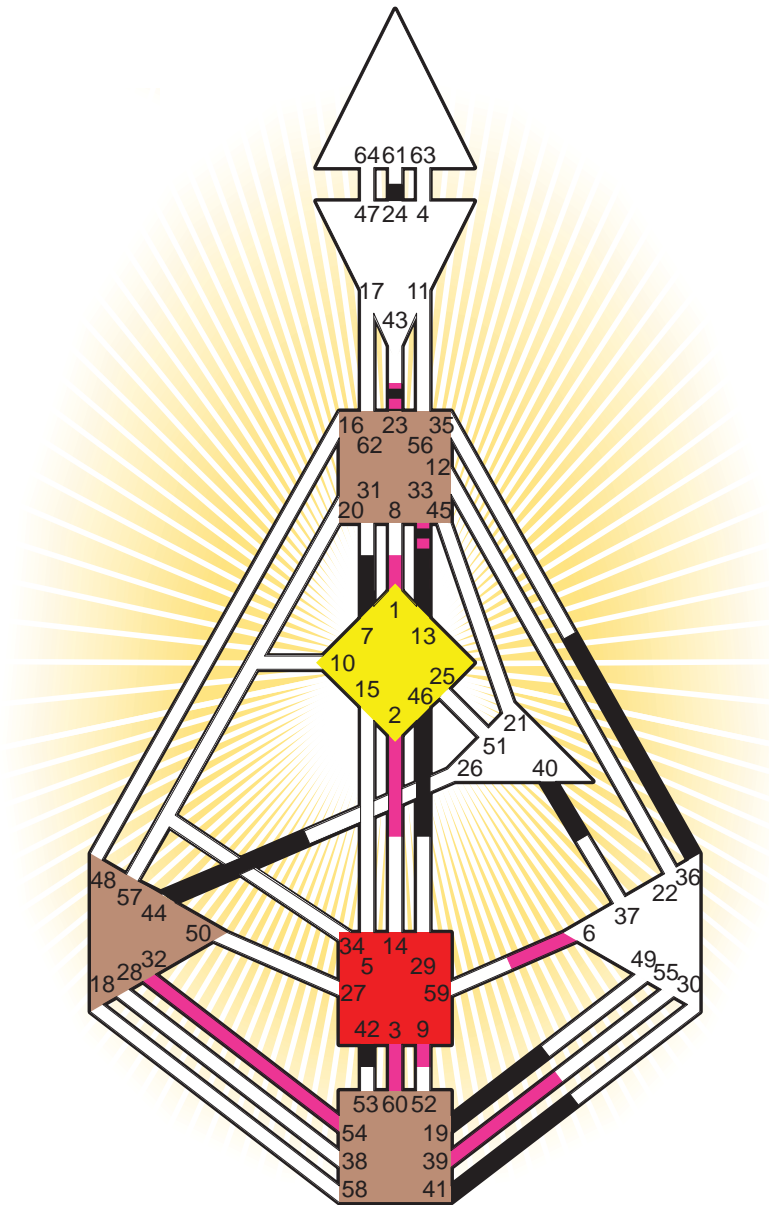

ZEN HUMAN DESIGN

INDIVIDUAL CHART

Gertrude Stein

Personality

Allegheny, PA
 3. February 1874
 08:00:00 LMT
 13:20:04 GMT

Design

8. November 1873
 21:58:04 GMT

Rodden Rating **B**

Definition Type

- No Definition
- Single Definition
- Split Definition
- Triple Split Definition
- Quadruple Split Definition

Mode

- To Wait
- To Do

Defined Centers

- Throat
- Head
- Ji
- Heart
- Sacral
- Root

Awareness

- Mental (Ajna)
- Intuitive (Spleen)
- Emotional (Solar Plexus)

	☉	⊕	☾	♋	♌	♍	♎	♏	♐	♑	♒	♓	
Personality	<u>13.2</u>	7.2	40.3	24.3	44.3	<u>13.2</u>	19.3	36.4	46.4	41.5	<u>33.1</u>	42.6	23.1
Design	1.4	2.4	39.2	2.2	1.2	9.4	<u>32.1</u>	<u>54.5</u>	6.3	<u>60.2</u>	<u>33.4</u>	3.1	<u>23.3</u>