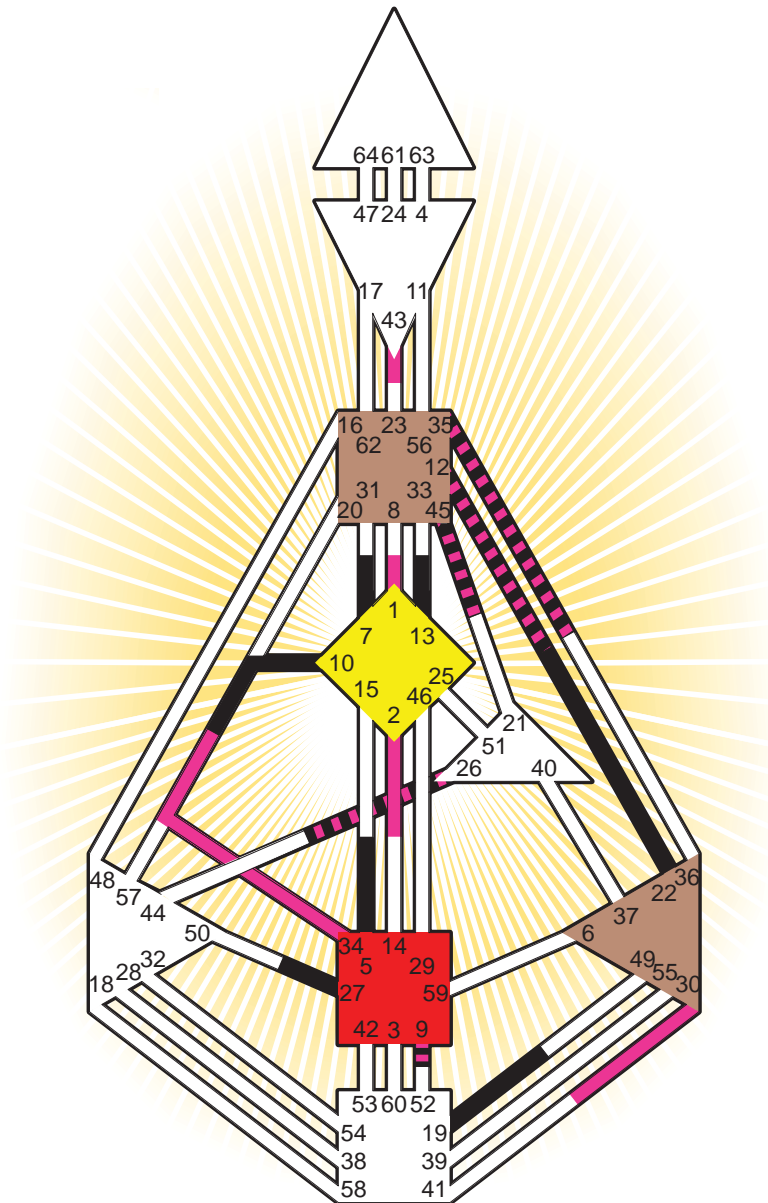

ZEN HUMAN DESIGN

INDIVIDUAL CHART

Adlai Stevenson

Personality

Los Angeles, CA
 5. February 1900
 11:55:00 PST
 19:55:00 GMT

Design

11. November 1899
 04:52:56 GMT

Rodden Rating **A**

Definition Type

- No Definition
- Single Definition
- Split Definition
- Triple Split Definition
- Quadruple Split Definition

Mode

- To Wait
- To Do

Defined Centers

- Throat
- Head
- Ji
- Heart
- Sacral
- Root

Awareness

- Mental (Ajna)
- Intuitive (Spleen)
- Emotional (Solar Plexus)

	☉	⊕	☾	♋	♌	♍	♎	♏	♐	♑	♒	♓	
Personality	13.4	7.4	27.5	26.2	45.2	13.1	<u>22.4</u>	19.5	9.2	<u>10.4</u>	5.1	<u>12.2</u>	35.4
Design	1.6	2.6	30.3	26.4	45.4	9.5	<u>34.4</u>	9.1	43.2	26.6	9.2	<u>12.5</u>	35.6