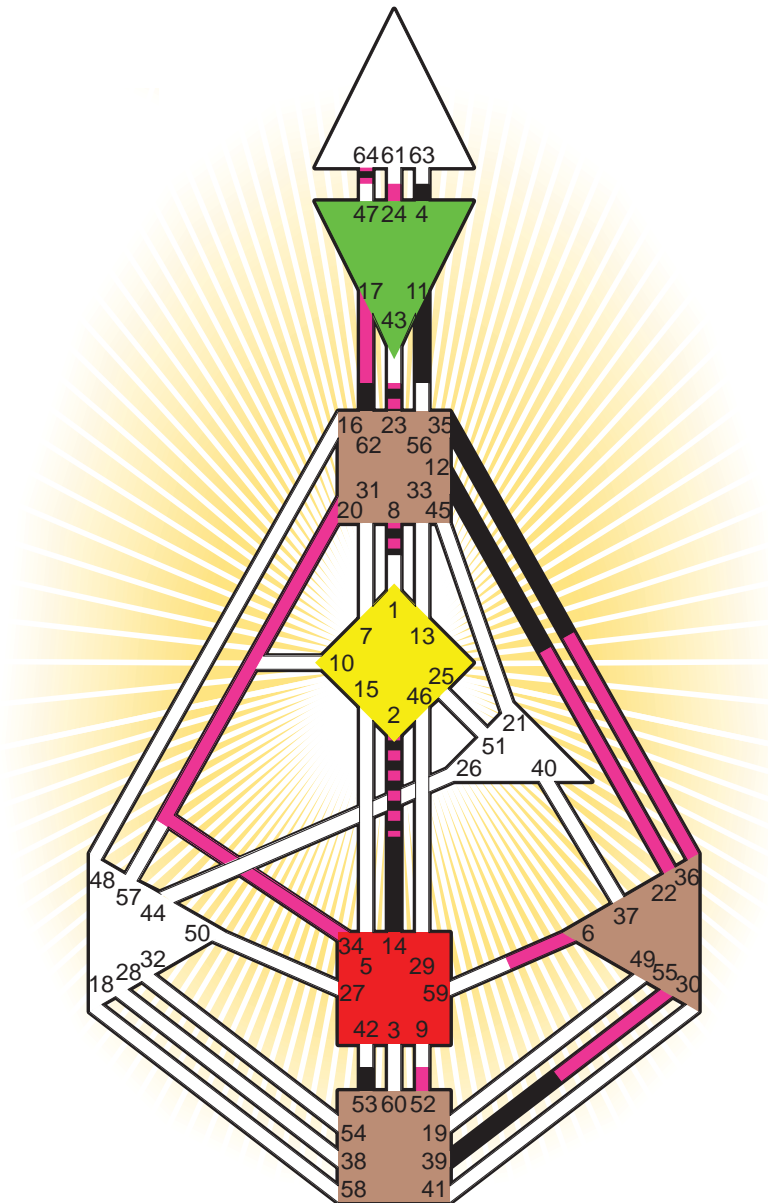

ZEN HUMAN DESIGN

INDIVIDUAL CHART

Igor Stravinsky

Personality

Oranienbaum, SSR
 17. June 1882
 12:00:00 LMT
 10:00:56 GMT

Design

18. March 1882
 18:00:56 GMT

Rodden Rating **AA**

Definition Type

- No Definition
- Single Definition
- Split Definition
- Triple Split Definition
- Quadruple Split Definition

Mode

- To Wait
- To Do

Defined Centers

- Throat
- Head
- Ji
- Heart
- Sacral
- Root

Awareness

- Mental (Ajna)
- Intuitive (Spleen)
- Emotional (Solar Plexus)

	☉	☊	☾	♋	♌	♍	♎	♏	♐	♑	♒	♓	
Personality	<u>12.4</u>	<u>11.4</u>	<u>53.1</u>	<u>14.6</u>	<u>8.6</u>	<u>39.2</u>	<u>62.6</u>	<u>4.4</u>	<u>35.2</u>	<u>23.3</u>	<u>64.4</u>	<u>2.5</u>	<u>8.6</u>
Design	<u>36.6</u>	<u>6.6</u>	<u>22.1</u>	<u>34.2</u>	<u>20.2</u>	<u>55.1</u>	<u>17.1</u>	<u>52.3</u>	<u>23.5</u>	<u>24.3</u>	<u>64.5</u>	<u>2.2</u>	<u>8.4</u>