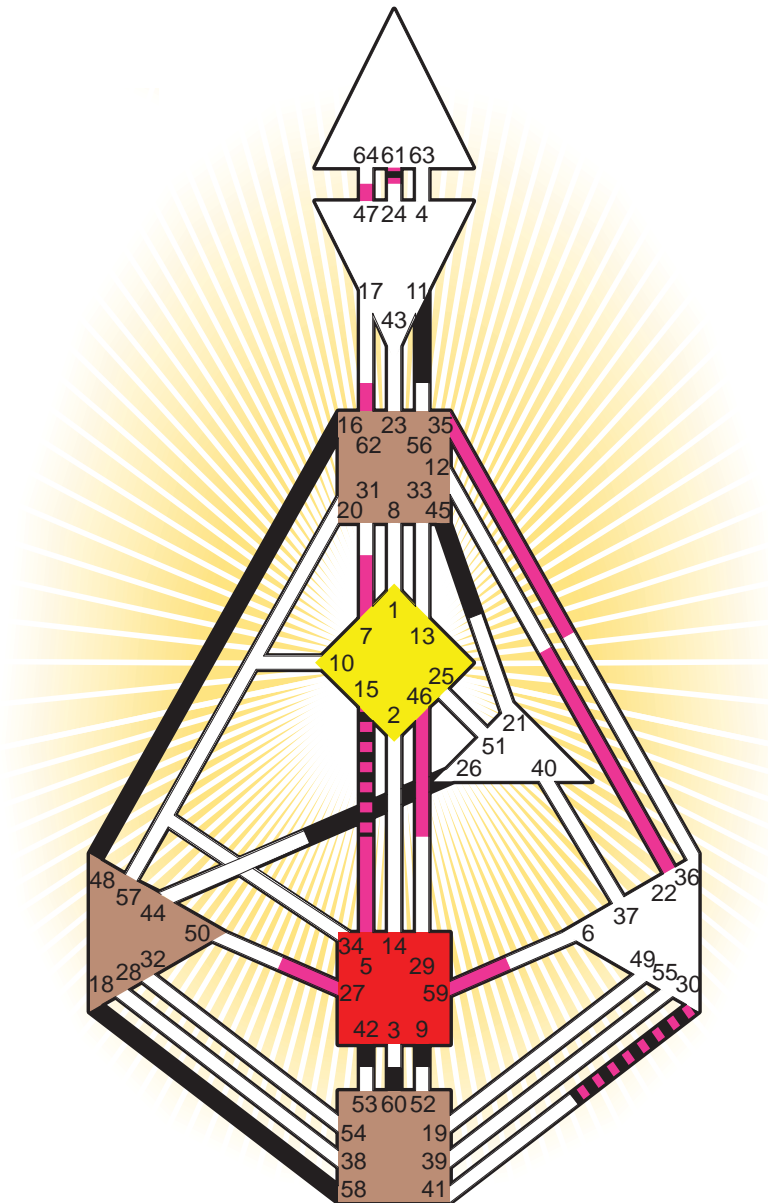

ZEN HUMAN DESIGN

INDIVIDUAL CHART

Jonathan Swift

Personality

Dublin, IRL
 10. December 1667
 11:00:00 LMT
 11:25:00 GMT

Design

13. September 1667
 10:52:53 GMT

Rodden Rating C

Definition Type

- No Definition
- Single Definition
- Split Definition
- Triple Split Definition
- Quadruple Split Definition

Mode

- To Wait
- To Do

Defined Centers

- Throat
- Head
- Ji
- Heart
- Sacral
- Root

Awareness

- Mental (Ajna)
- Intuitive (Spleen)
- Emotional (Solar Plexus)

	☉	⊕	☾	♋	♌	♍	♎	♏	♐	♑	♒	♓	
Personality	26.2	45.2	48.2	16.3	9.3	58.5	11.1	18.5	42.6	60.3	30.1	61.3	15.1
Design	47.4	22.4	62.3	35.1	5.1	46.1	59.3	7.3	27.4	61.5	30.1	61.2	15.2