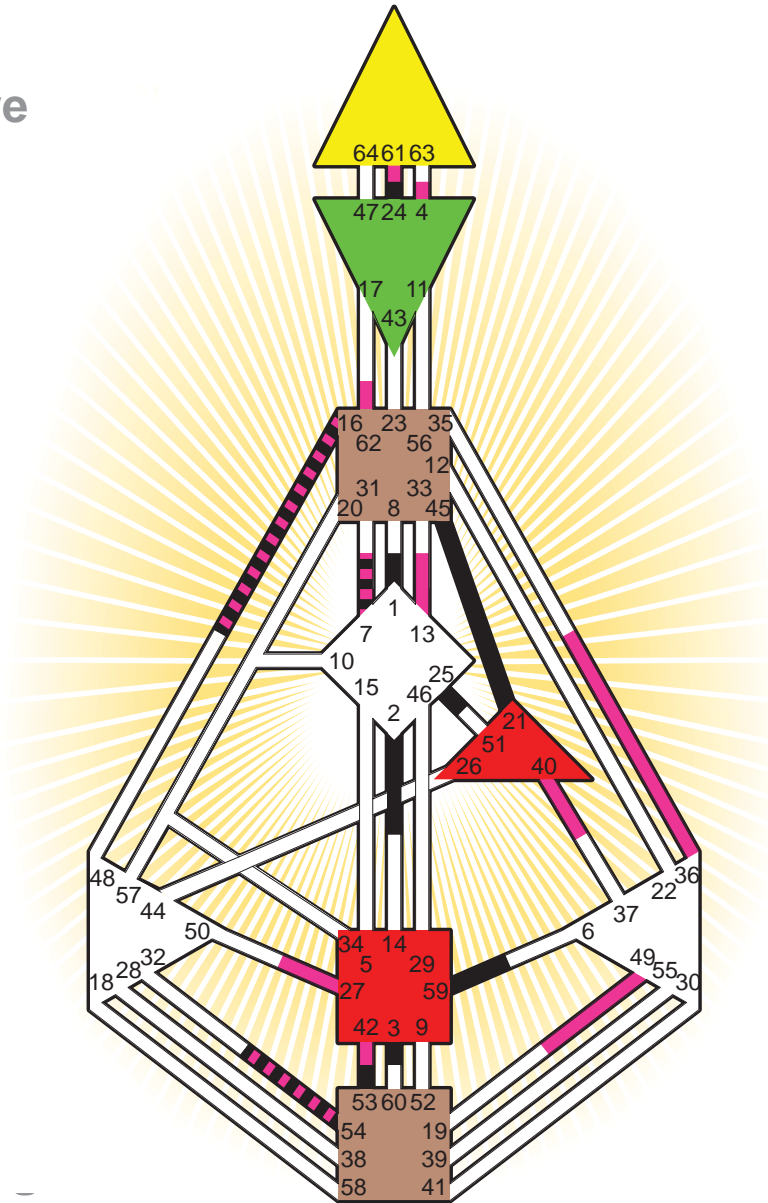

ZEN HUMAN DESIGN

INDIVIDUAL CHART

Rabindranath Tagore

Personality

Calcutta, IND
7. May 1861
04:02:00 LMT
22:08:32 GMT

Design

7. February 1861
01:12:13 GMT

Rodden Rating C

Definition Type

- ☐ No Definition
- ☐ Single Definition
- ☐ Split Definition
- ☒ Triple Split Definition
- ☐ Quadruple Split Definition

Mode

- ☐ To Wait
- ☒ To Do

Defined Centers

- ☒ Throat
- ☒ Head
- ☐ Ji
- ☒ Heart
- ☒ Sacral
- ☐ Root

Awareness

- ☒ Mental (Ajna)
- ☐ Intuitive (Spleen)
- ☐ Emotional (Solar Plexus)

	☉	☊	☋	♈	♉	♊	♋	♌	♍	♎	♏	♐	♑
Personality	2.4	1.4	<u>21.4</u>	<u>54.1</u>	<u>53.1</u>	3.4	2.2	<u>45.6</u>	7.5	59.3	16.6	25.3	<u>24.2</u>
Design	13.6	7.6	54.1	<u>61.3</u>	<u>62.3</u>	49.5	<u>61.5</u>	<u>42.3</u>	4.4	40.2	16.3	36.6	27.6