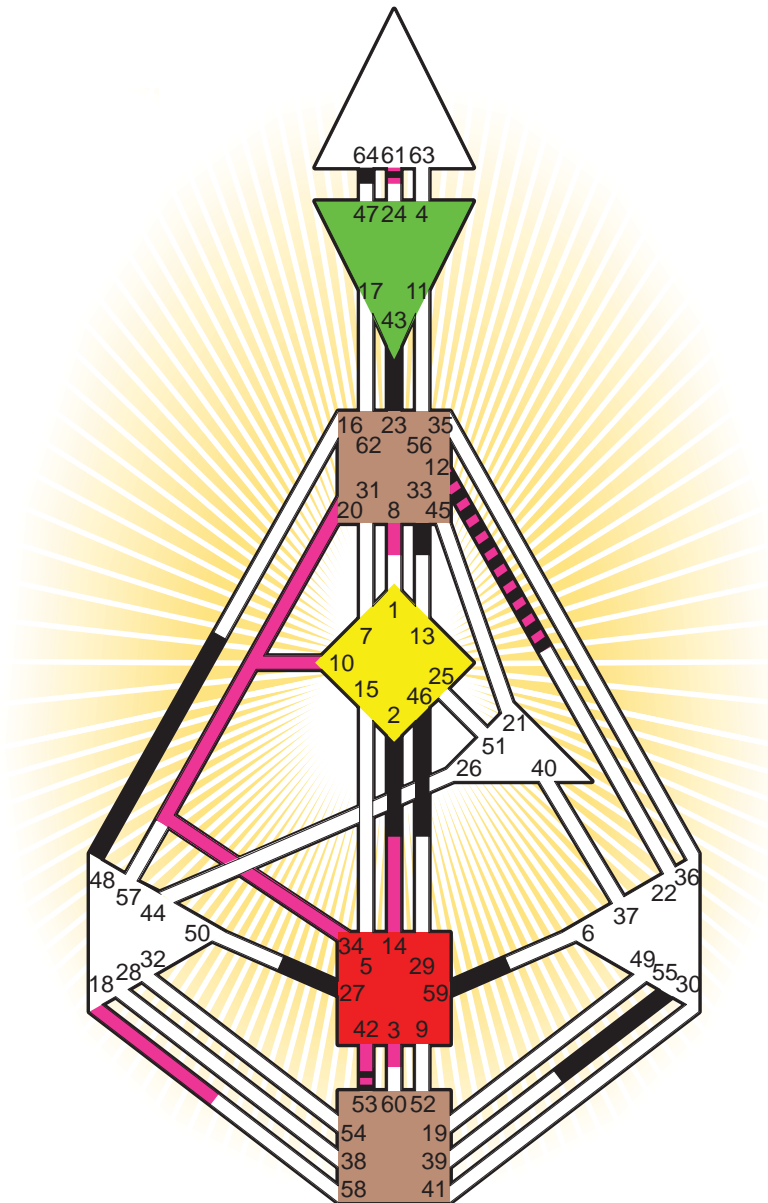

ZEN HUMAN DESIGN

INDIVIDUAL CHART

Mother Teresa

Personality

Skopje, YU
 26. August 1910
 14:25:00 MET
 13:25:00 GMT

Design

26. May 1910
 13:42:57 GMT

Rodden Rating **DD**

Definition Type

- No Definition
- Single Definition
- Split Definition
- Triple Split Definition
- Quadruple Split Definition

Mode

- To Wait
- To Do

Defined Centers

- Throat Head
- Ji Heart
- Sacral Root

Awareness

- Mental (Ajna)
- Intuitive (Spleen)
- Emotional (Solar Plexus)

	☉	⊕	☾	♋	♌	♍	♎	♏	♐	♑	♒	♓	
Personality	59.3	55.3	2.6	23.5	43.5	46.2	33.2	64.2	48.5	27.5	61.2	53.6	12.6
Design	20.5	34.5	10.3	8.4	14.4	20.4	42.1	53.1	18.1	3.6	61.5	53.3	12.4