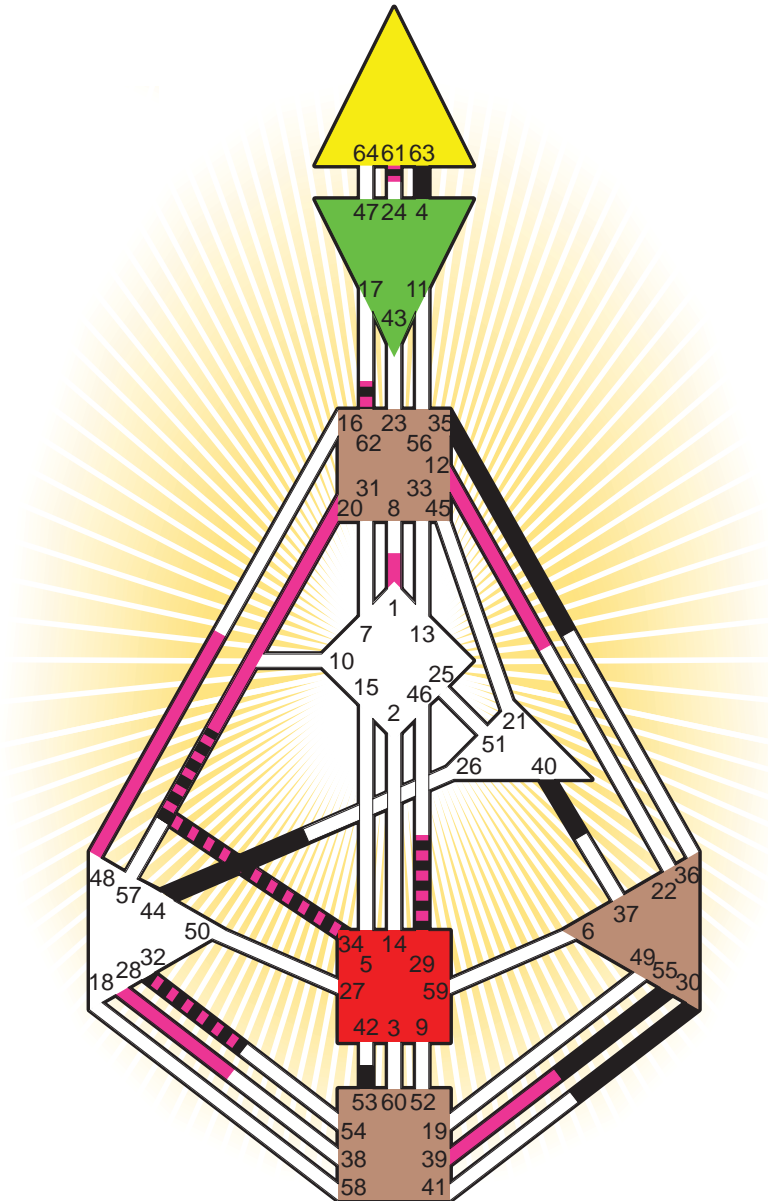

#### Definition Type

- No Definition
- Single Definition
- Split Definition
- Triple Split Definition
- Quadruple Split Definition

#### Mode

- To Wait
- To Do

#### Defined Centers

- Throat
- Ji
- Sacral
- Head
- Heart
- Root

#### Awareness

- Mental (Ajna)
- Intuitive (Spleen)
- Emotional (Solar Plexus)

	☉	⊕	☾	♈	♉	♊	♋	♌	♍	♎	♏	♐	♑
Personality	30.6	29.6	40.6	61.4	62.4	63.5	55.5	34.6	35.6	44.2	53.5	32.6	4.6
Design	34.2	20.2	39.5	61.5	62.5	1.2	1.3	48.5	12.2	28.2	62.3	32.5	29.1