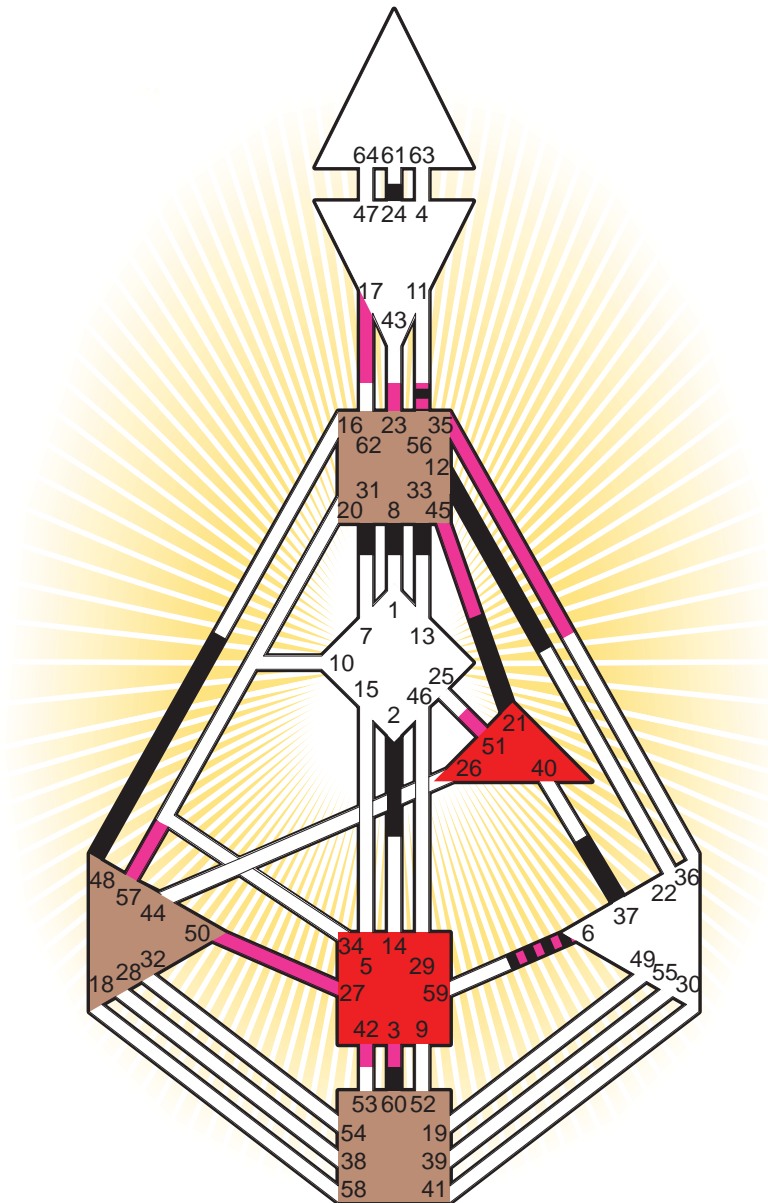

Definition Type

- No Definition
- Single Definition
- Split Definition
- Triple Split Definition
- Quadruple Split Definition

Mode

- To Wait
- To Do

Defined Centers

- Throat
- Head
- Ji
- Heart
- Sacral
- Root

Awareness

- Mental (Ajna)
- Intuitive (Spleen)
- Emotional (Solar Plexus)

	☉	⊕	☾	♋	♌	♍	♎	♏	♐	♑	♒	♓	
Personality	56.4	60.4	37.2	48.5	21.5	56.3	12.5	33.5	24.6	2.1	8.2	6.1	31.1
Design	3.6	50.6	50.2	57.6	51.6	17.3	45.1	35.3	42.4	27.3	23.3	6.1	56.5