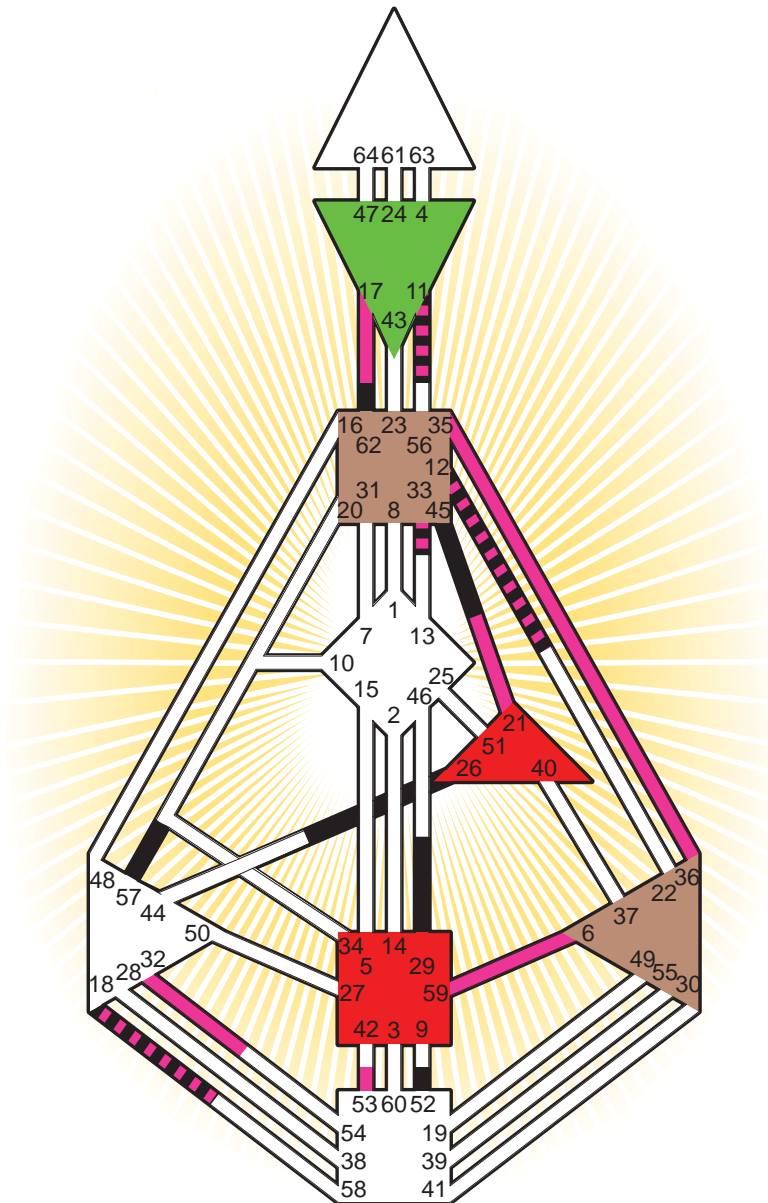

#### Definition Type

- No Definition
- Single Definition
- Split Definition
- Triple Split Definition
- Quadruple Split Definition

#### Mode

- To Wait
- To Do

#### Defined Centers

- Throat
- Head
- Ji
- Heart
- Sacral
- Root

#### Awareness

- Mental (Ajna)
- Intuitive (Spleen)
- Emotional (Solar Plexus)

	☉	⊕	☾	♋	♌	♍	♎	♏	♐	♑	♒	♓	
Personality	12.1	11.1	26.4	<u>45.5</u>	26.5	52.6	<u>62.6</u>	29.3	57.3	<u>62.4</u>	<u>45.1</u>	18.3	33.3
Design	<u>36.3</u>	<u>6.3</u>	<u>59.5</u>	12.4	11.4	<u>21.1</u>	<u>17.2</u>	53.2	32.6	53.4	<u>35.3</u>	18.4	33.3