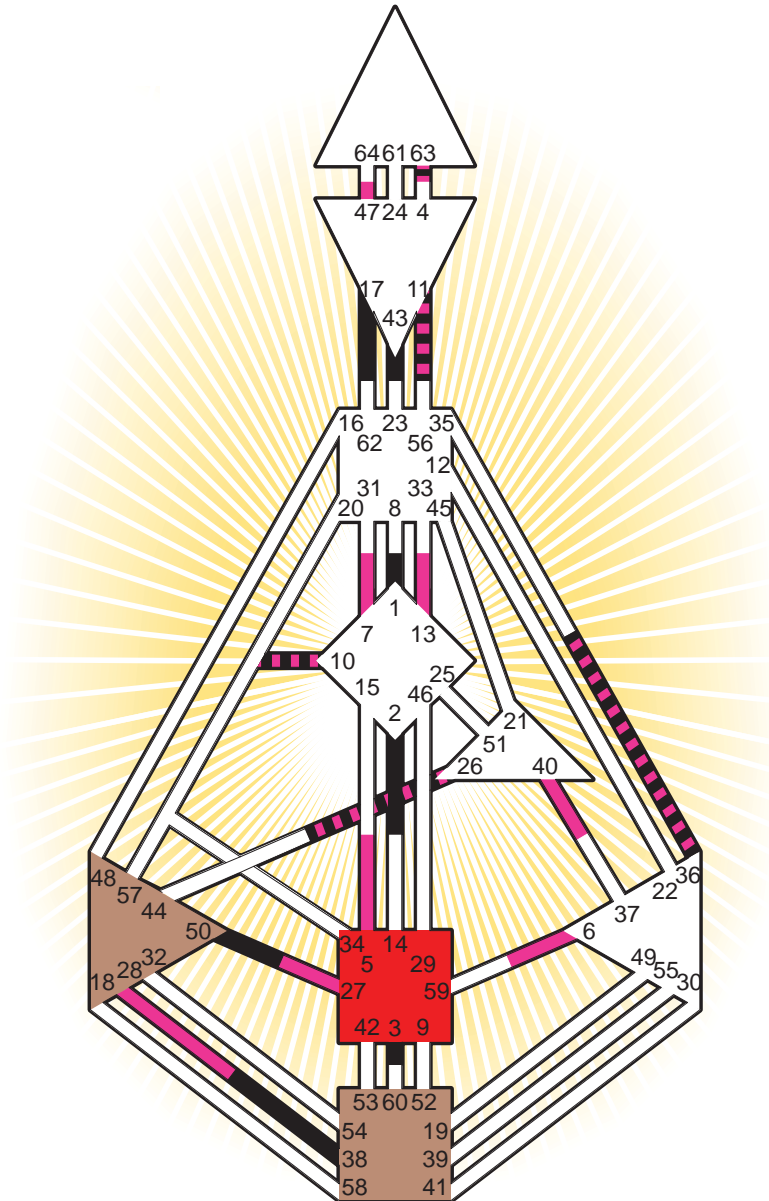

ZEN HUMAN DESIGN

INDIVIDUAL CHART

Ivan Turgenev

Personality

Orel, SSR
9. November 1818
12:00:00 LMT
09:35:40 GMT

Design

11. August 1818
19:01:24 GMT

Rodden Rating **B**

Definition Type

- ☐ No Definition
- ☒ Single Definition
- ☐ Split Definition
- ☐ Triple Split Definition
- ☐ Quadruple Split Definition

Mode

- ☒ To Wait
- ☐ To Do

Defined Centers

- ☐ Throat
- ☐ Head
- ☐ Ji
- ☐ Heart
- ☒ Sacral
- ☒ Root

Awareness

- ☐ Mental (Ajna)
- ☒ Intuitive (Spleen)
- ☐ Emotional (Solar Plexus)

	☉	⊕	☾	♋	♌	♍	♎	♏	♐	♑	♒	♓	
Personality	1.4	2.4	17.3	3.4	<u>50.4</u>	1.3	10.3	43.1	<u>38.1</u>	63.1	26.2	11.3	36.3
Design	7.6	13.6	26.1	<u>27.1</u>	<u>28.1</u>	40.6	6.5	47.3	10.6	63.6	5.6	11.2	36.4