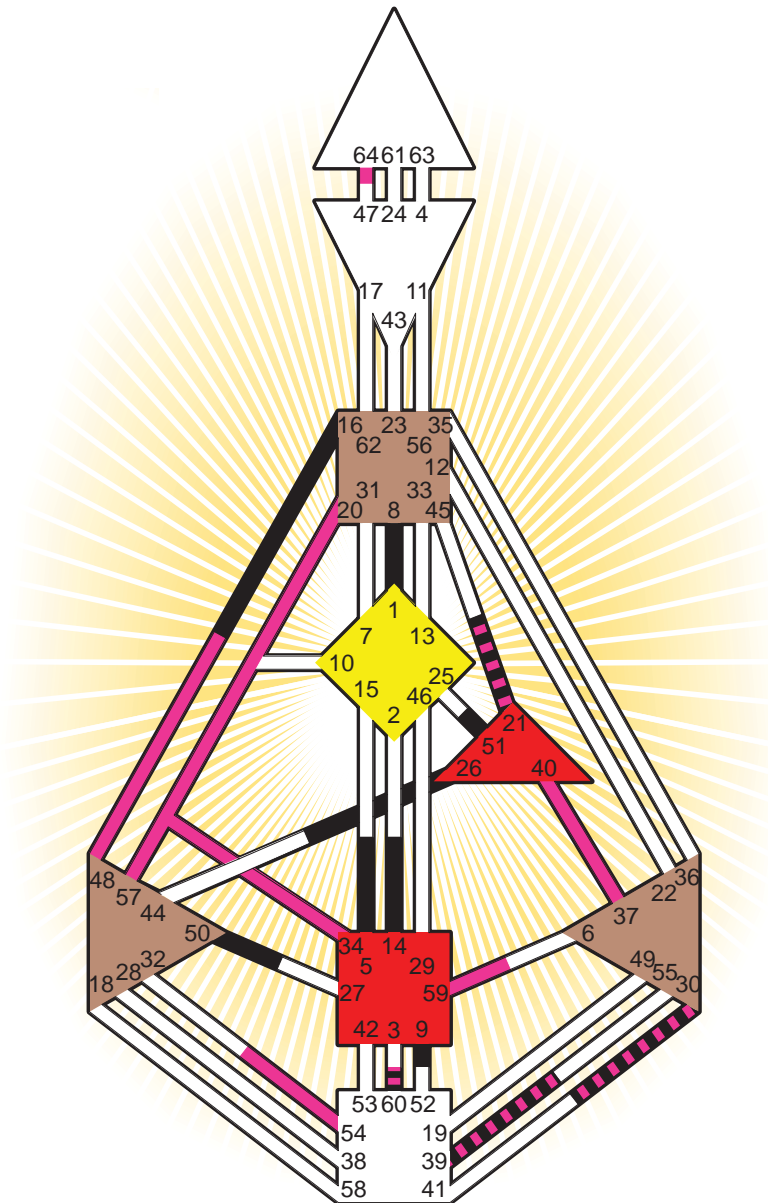

ZEN HUMAN DESIGN

INDIVIDUAL CHART

Mark Twain

Personality

Florida, MO
 30. November 1835
 04:45:00 LMT
 10:54:28 GMT

Design

2. September 1835
 19:40:30 GMT

Rodden Rating C

Definition Type

- No Definition
- Single Definition
- Split Definition
- Triple Split Definition
- Quadruple Split Definition

Mode

- To Wait
- To Do

Defined Centers

- Throat
- Head
- Ji
- Heart
- Sacral
- Root

Awareness

- Mental (Ajna)
- Intuitive (Spleen)
- Emotional (Solar Plexus)

	☉	⊕	☾	♋	♌	♍	♎	♏	♐	♑	♒	♓	
Personality	9.2	16.2	51.1	8.6	14.6	1.6	26.6	5.2	39.6	50.5	30.3	60.6	21.4
Design	40.5	37.5	54.1	20.4	34.4	64.1	59.1	48.3	39.1	57.6	30.4	60.6	21.6