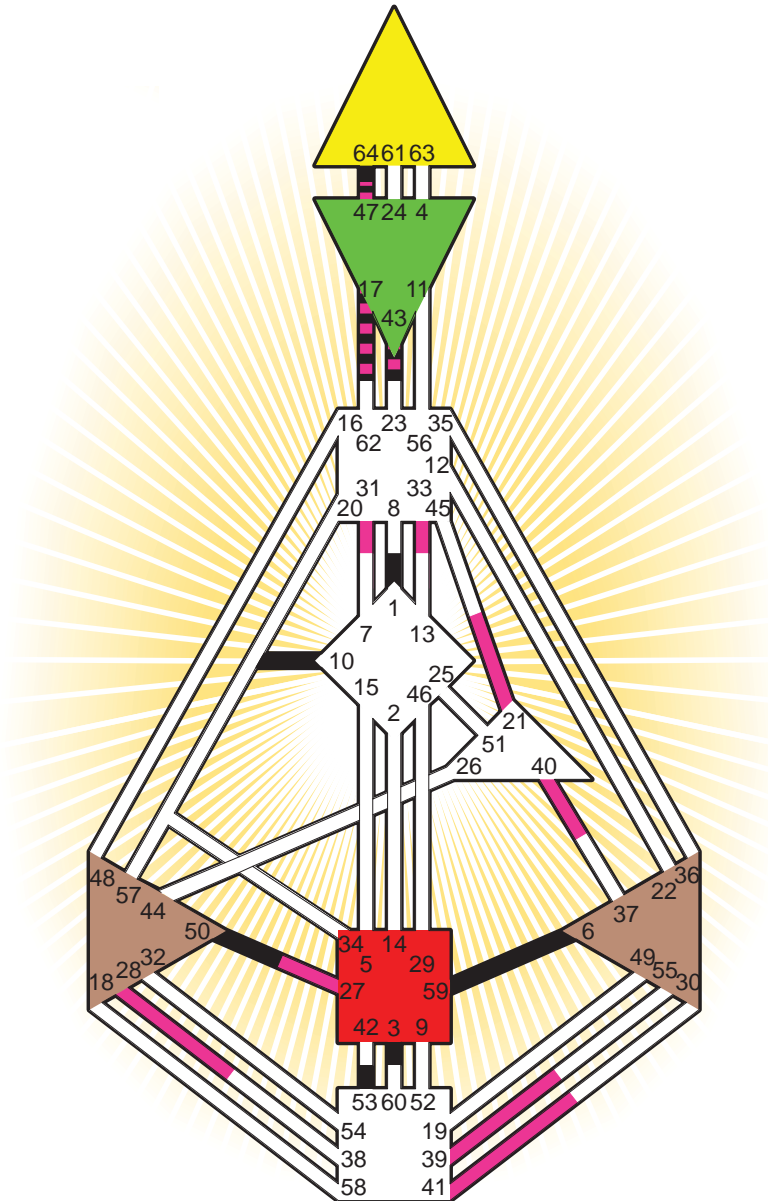

ZEN HUMAN DESIGN

INDIVIDUAL CHART

Keith Urban

Personality

Whangarei, NZ
 26. October 1967
 00:05:00 NZT
 12:05:00 GMT

Design

27. July 1967
 02:19:48 GMT

Rodden Rating **DD**

Definition Type

- No Definition
- Single Definition
- Split Definition
- Triple Split Definition
- Quadruple Split Definition

Mode

- To Wait
- To Do

Defined Centers

- Throat Head
- Ji Heart
- Sacral Root

Awareness

- Mental (Ajna)
- Intuitive (Spleen)
- Emotional (Solar Plexus)

	☉	⊕	☾	♋	♌	♍	♎	♏	♐	♑	♒	♓	
Personality	<u>50.6</u>	3.6	53.5	3.2	<u>50.2</u>	1.3	<u>64.5</u>	10.4	<u>59.1</u>	17.4	<u>6.5</u>	43.5	<u>47.6</u>
Design	31.2	41.2	17.4	<u>27.1</u>	28.1	39.6	40.6	28.2	33.6	21.4	<u>47.6</u>	43.3	<u>47.2</u>