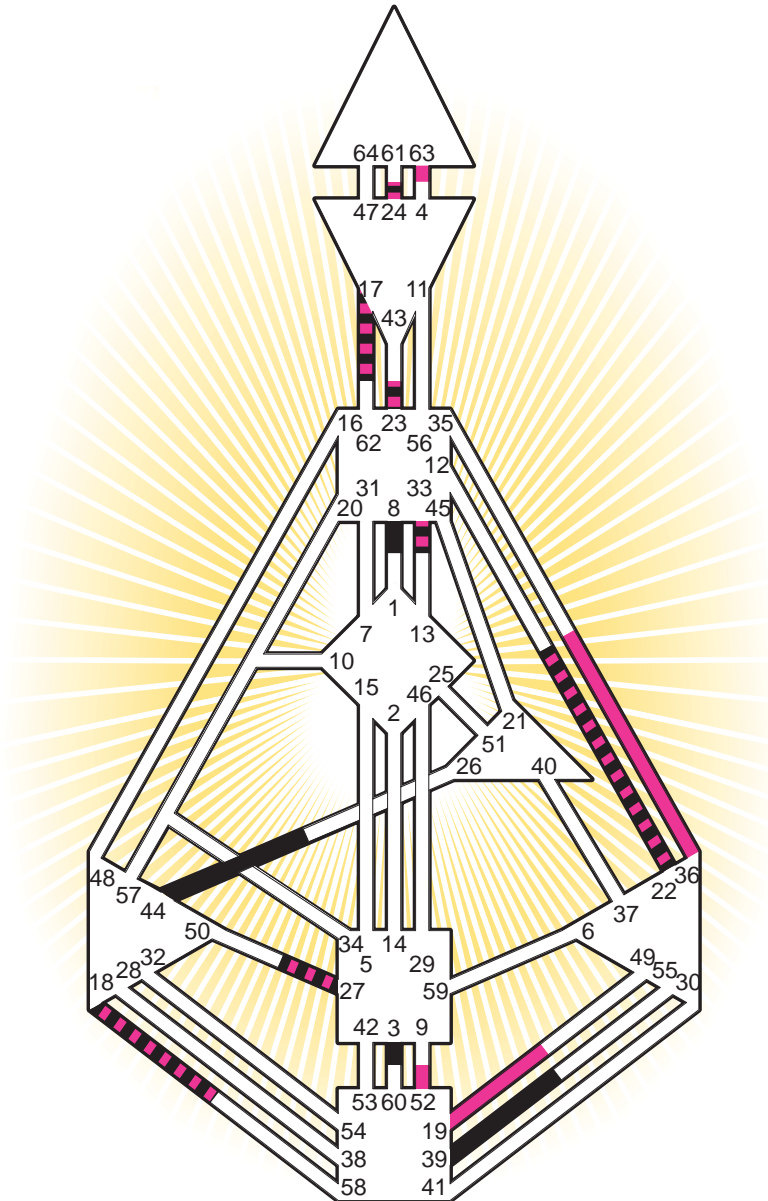

ZEN HUMAN DESIGN

INDIVIDUAL CHART

Theo Van Gogh

Personality

Zundert, NL
 1. May 1857
 03:30:00 LMT
 03:11:20 GMT

Design

1. February 1857
 12:30:59 GMT

Rodden Rating **AA**

Definition Type

- No Definition
- Single Definition
- Split Definition
- Triple Split Definition
- Quadruple Split Definition

Mode

- To Wait
- To Do

Defined Centers

- Throat
- Head
- Ji
- Heart
- Sacral
- Root

Awareness

- Mental (Ajna)
- Intuitive (Spleen)
- Emotional (Solar Plexus)

	☉	⊕	☾	♋	♌	♍	♎	♏	♐	♑	♒	♓	
Personality	24.4	44.4	33.5	17.2	18.2	8.6	8.1	23.2	3.1	39.1	23.6	22.6	27.4
Design	19.6	33.6	24.1	17.5	18.5	19.3	36.6	63.3	17.3	52.5	23.3	22.2	27.2