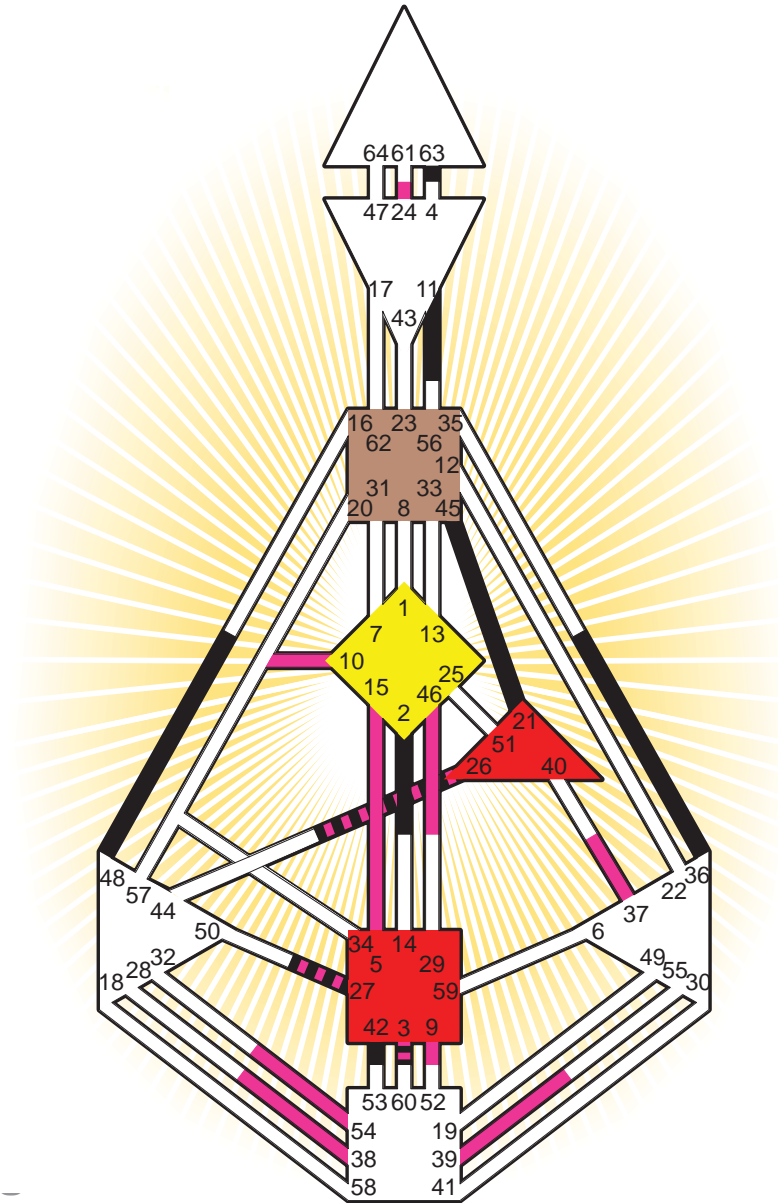

ZEN HUMAN DESIGN

INDIVIDUAL CHART

Vincent Van Gogh

Personality

Zundert, NL
 30. March 1853
 11:00:00 LMT
 10:41:20 GMT

Design

2. January 1853
 01:40:02 GMT

Rodden Rating **AA**

Definition Type

- No Definition
- Single Definition
- Split Definition
- Triple Split Definition
- Quadruple Split Definition

Mode

- To Wait
- To Do

Defined Centers

- Throat
- Head
- Ji
- Heart
- Sacral
- Root

Awareness

- Mental (Ajna)
- Intuitive (Spleen)
- Emotional (Solar Plexus)

	☉	⊕	☾	♋	♌	♍	♎	♏	♐	♑	♒	♓	
Personality	<u>21.1</u>	48.1	26.4	<u>45.6</u>	26.6	42.6	36.6	36.4	11.2	2.3	27.6	63.1	3.5
Design	38.3	39.3	46.3	<u>15.1</u>	10.1	26.5	9.5	54.3	<u>5.1</u>	24.4	27.3	37.4	3.4