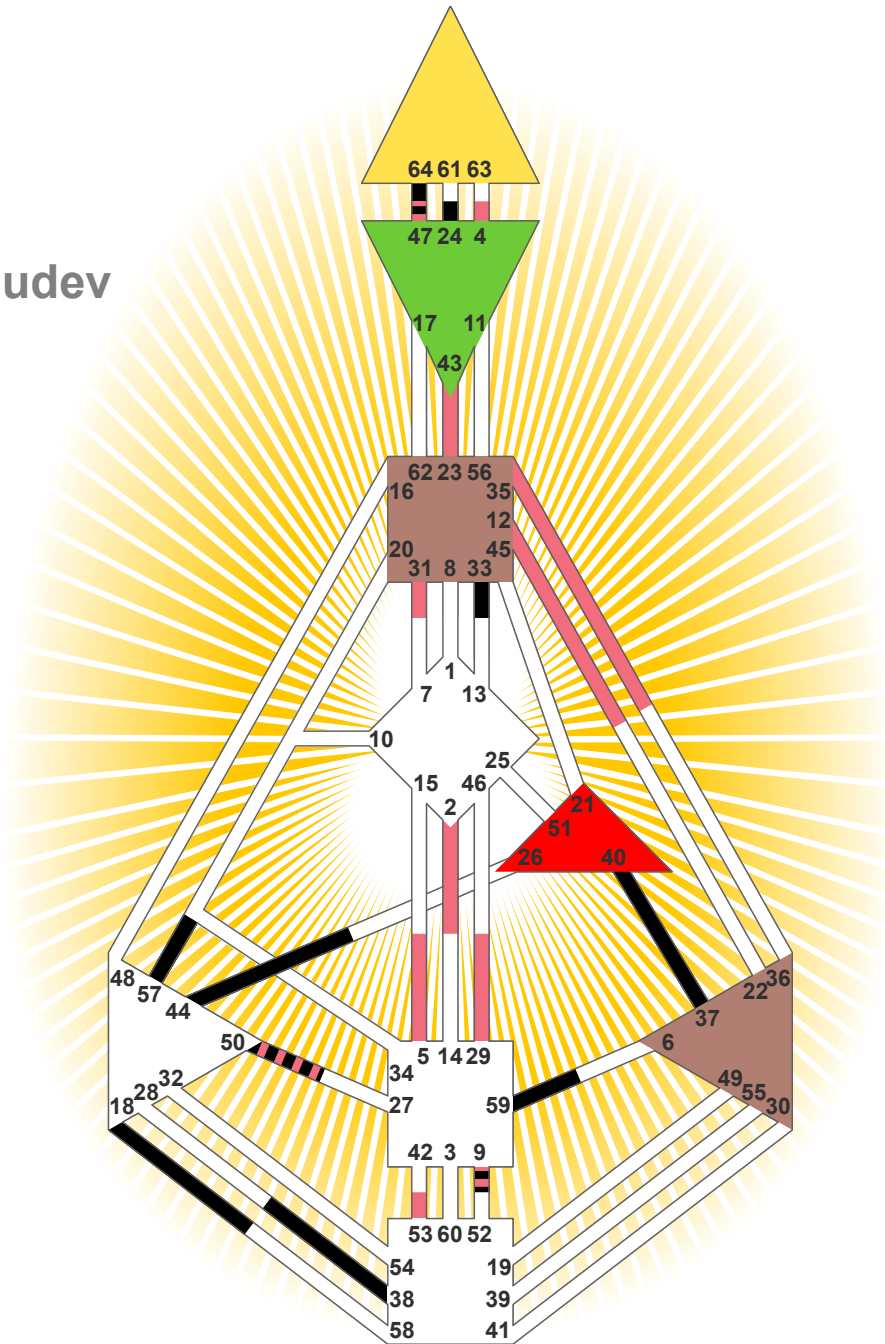

#### Definition Type

- No Definition
- Single Definition
- Split Definition
- Triple Split Definition
- Quadruple Split Definition

#### Mode

- To Wait
- To Do

#### Defined Centers

- Throat
- Head
- Ji
- Heart
- Sacral
- Root

#### Awareness

- Mental (Ajna)
- Intuitiv (Spleen)
- Emotional (Solar Plexus)

	☉	☊	☋	♋	♌	♍	♎	♏	♐	♑	♒	♓	
<b>Personality</b>	<b>40.6</b>	<b>37.6</b>	<b>38.2</b>	<b>44.6</b>	<b>24.6</b>	<b>47.6</b>	<b>57.3</b>	<b>64.6</b>	<b>18.2</b>	<b>9.3</b>	<b>33.2</b>	<b>50.5</b>	<b>59.1</b>
<b>Design</b>	<b>35.2</b>	<b>5.2</b>	<b>4.6</b>	<b>43.1</b>	<b>23.1</b>	<b>2.6</b>	<b>12.4</b>	<b>53.5</b>	<b>47.6</b>	<b>9.6</b>	<b>31.3</b>	<b>50.5</b>	<b>29.4</b>