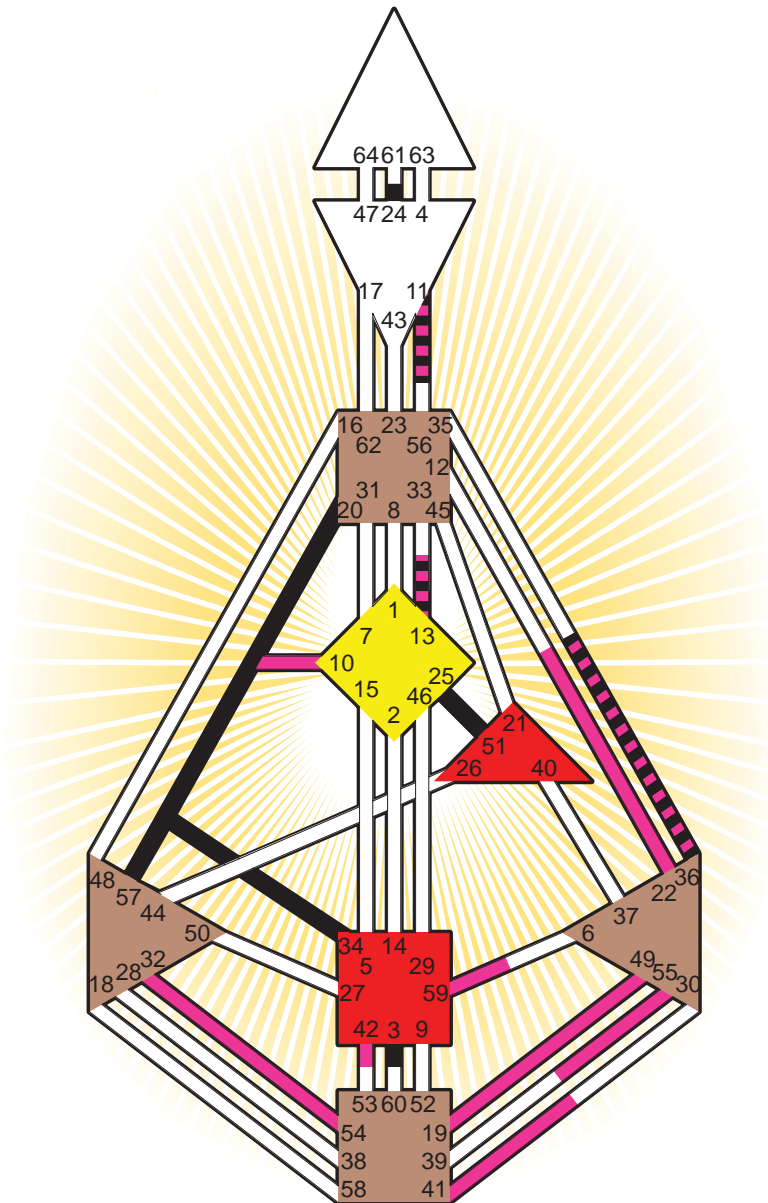

ZEN HUMAN DESIGN

INDIVIDUAL CHART

Queen Victoria

Personality

London, GBE
 24. May 1819
 04:14:00 LMT
 04:14:40 GMT

Design

23. February 1819
 12:44:47 GMT

Rodden Rating **AA**

Definition Type

- No Definition
- Single Definition
- Split Definition
- Triple Split Definition
- Quadruple Split Definition

Mode

- To Wait
- To Do

Defined Centers

- Throat
- Head
- Ji
- Heart
- Sacral
- Root

Awareness

- Mental (Ajna)
- Intuitive (Spleen)
- Emotional (Solar Plexus)

	☉	⊕	☾	♋	♌	♍	♎	♏	♐	♑	♒	♓	
Personality	20.3	34.3	20.4	51.5	57.5	24.2	3.1	51.3	13.4	25.1	11.1	11.6	36.6
Design	55.5	59.5	49.2	42.1	32.1	13.4	54.4	19.1	41.2	22.2	11.2	10.1	36.3